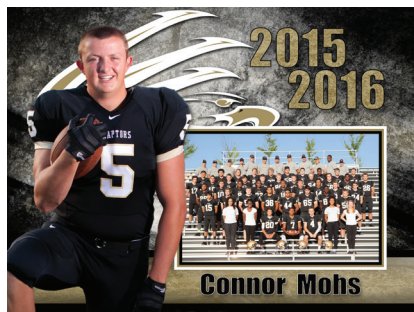

# Kirk Duit

PHOTOGRAPHY  
Sports and Events

## New Products For a New Generation

**New GEN Sport Mate**  
8x10

**New GEN Banner**

**AA**

8x10 Sportmate  
5x7 Individual  
8 Wallets

Kirk Photography  
651-730-7533  
1860 Wooddale Drive #200  
Woodbury, MN 55125

**BB**

8x10 Sportmate  
5x7 Individual  
8 Wallets  
Two Buttons