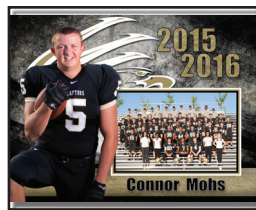

## New Products For a New Generation

**New GEN Sport Mate**  
8x10

**New GEN Banner**

**AA**

8x10 Sportmate  
5x7 Individual  
8 Wallets

Kirk Photography  
651-730-7533  
1860 Wooddale Drive #200  
Woodbury, MN 55125

**BB**

8x10 Sportmate  
5x7 Individual  
8 Wallets  
Two Buttons