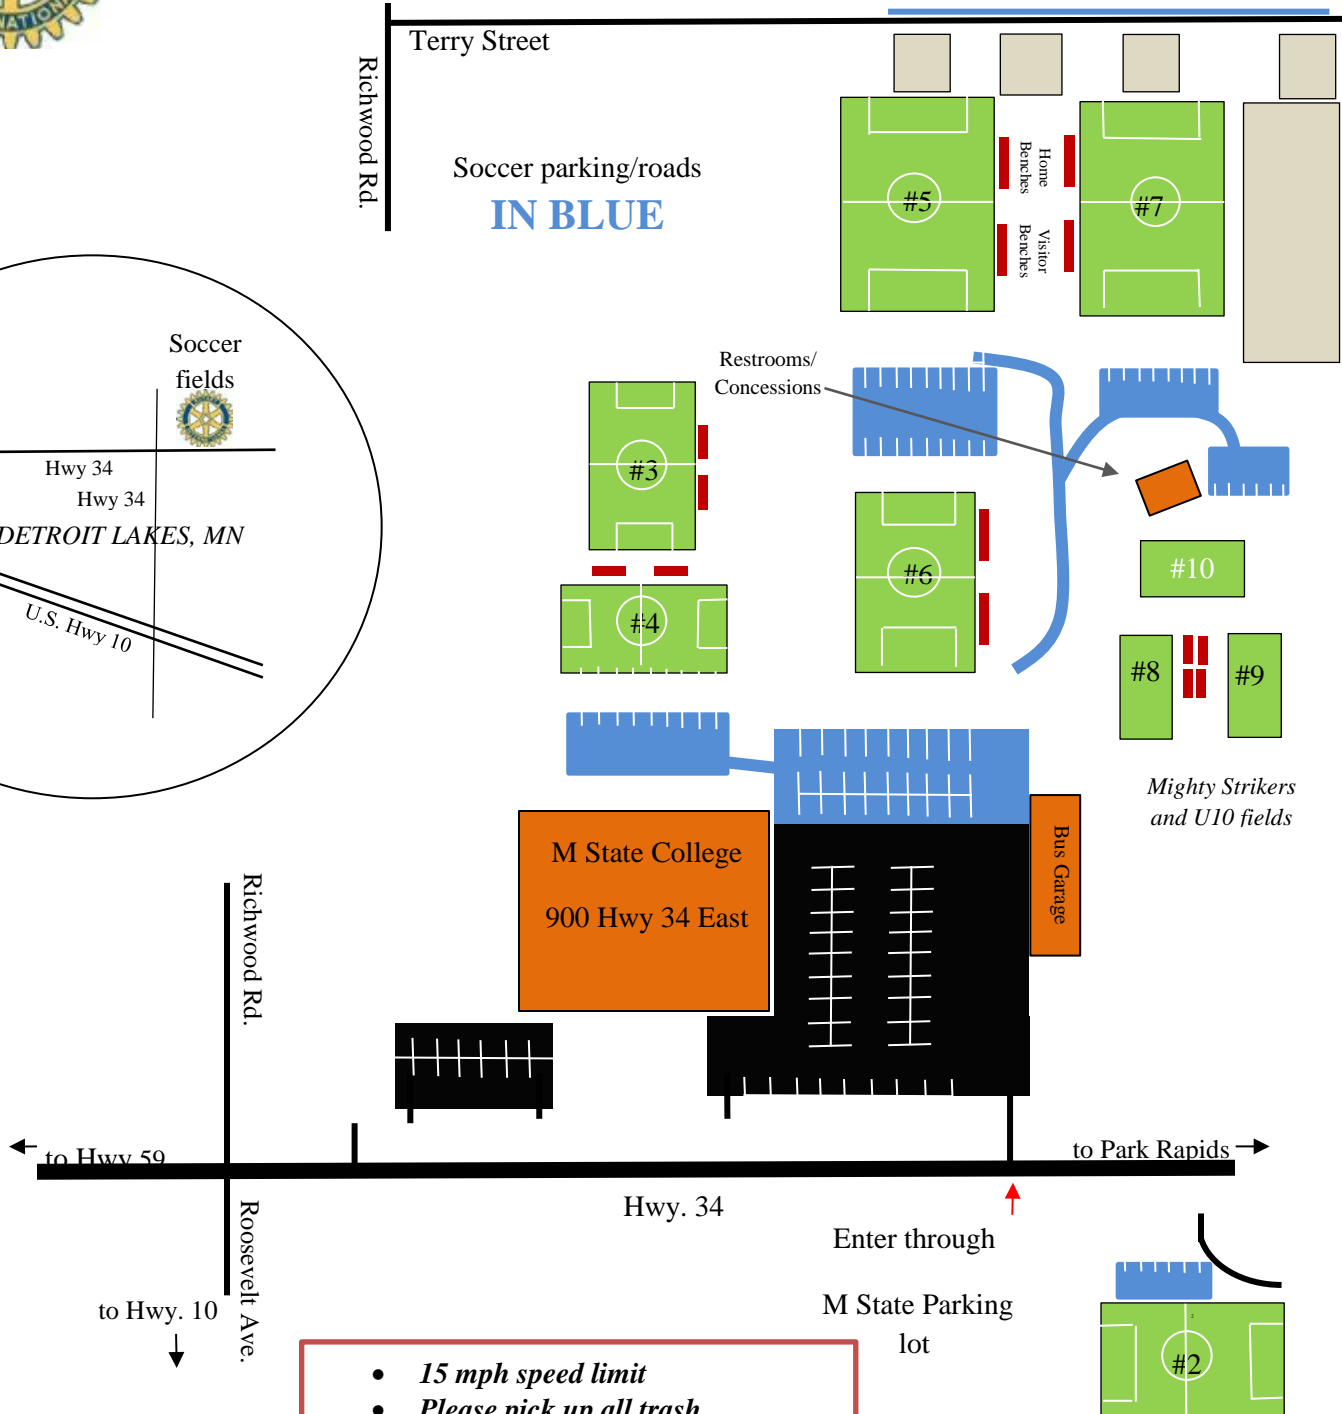

DETROIT LAKES ROTARY SOCCER FIELDS

- *15 mph speed limit*
 - *Please pick up all trash*
 - *Please, no hanging from goalposts (serious injury and death can occur)*
- Thank you*