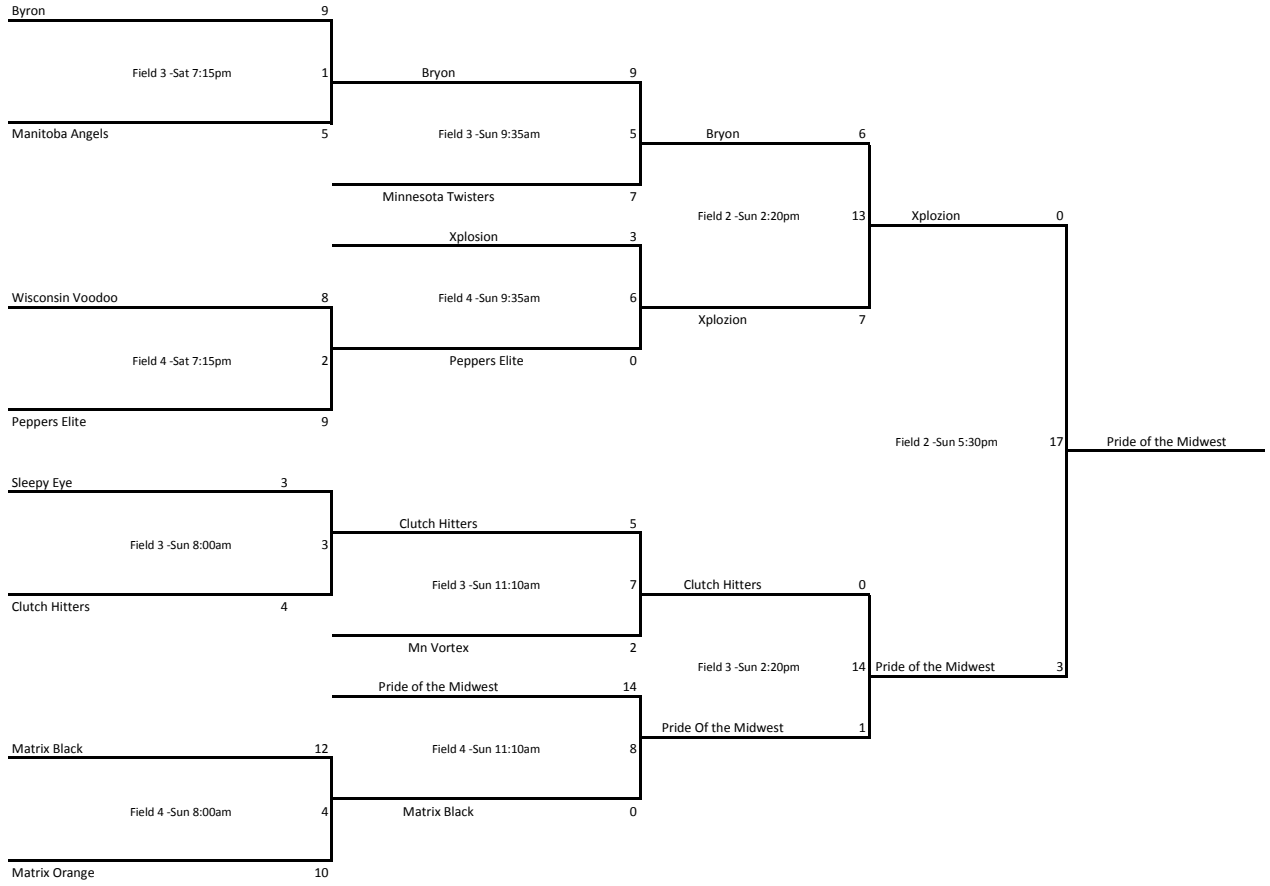

16U Classic Bracket

Consolation Bracket

BRACKET SCHEDULE						
Saturday	Caswell 1	Caswell 2	Caswell 3	Caswell 4	Caswell 5	Caswell 6
Pitching distance	43	43	43	43	43	43
7:15PM			16A Game 1	16A Game 2		

BRACKET SCHEDULE						
Sunday	Caswell 1	Caswell 2	Caswell 3	Caswell 4	Caswell 5	Caswell 6
Pitching distance	43	43	43	43	43	43
8:00AM			16A Game 3	16A Game 4		
9:35AM			16A Game 5	16A Game 6		
11:10AM			16A Game 7	16A Game 8		
12:45PM		16B Game 9	16B Game 10	16B Game 11	16B Game 12	
2:20PM		16A Game 13	16A Game 14	16B Game 15		
3:55PM				16B Game 16		
5:30PM		16A Game 17		16B Game 18		