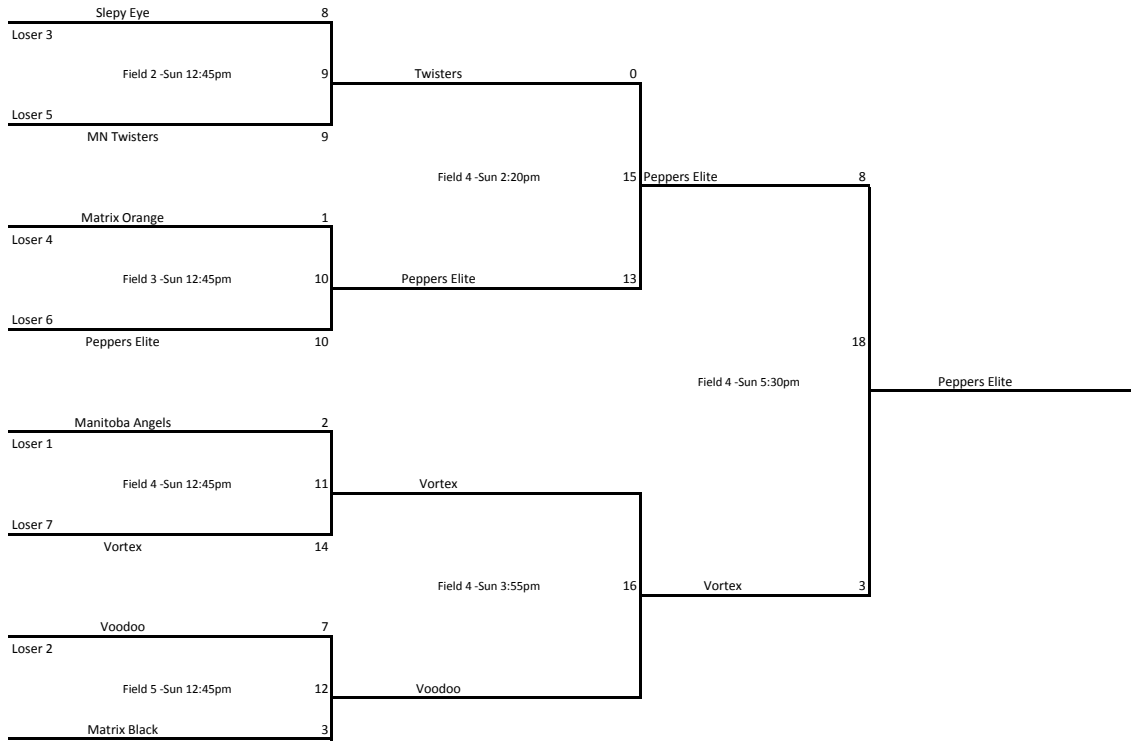

16U Classic Bracket

Consolation Bracket

BRACKET SCHEDULE						
Saturday	Caswell 1	Caswell 2	Caswell 3	Caswell 4	Caswell 5	Caswell 6
Pitching distance	43	43	43	43	43	43
7:15PM			16A Game 1	16A Game 2		

BRACKET SCHEDULE						
Sunday	Caswell 1	Caswell 2	Caswell 3	Caswell 4	Caswell 5	Caswell 6
Pitching distance	43	43	43	43	43	43
8:00AM			16A Game 3	16A Game 4		
9:35AM			16A Game 5	16A Game 6		
11:10AM			16A Game 7	16A Game 8		
12:45PM		16B Game 9	16B Game 10	16B Game 11	16B Game 12	
2:20PM		16A Game 13	16A Game 14	16B Game 15		
3:55PM				16B Game 16		
5:30PM		16A Game 17		16B Game 18		