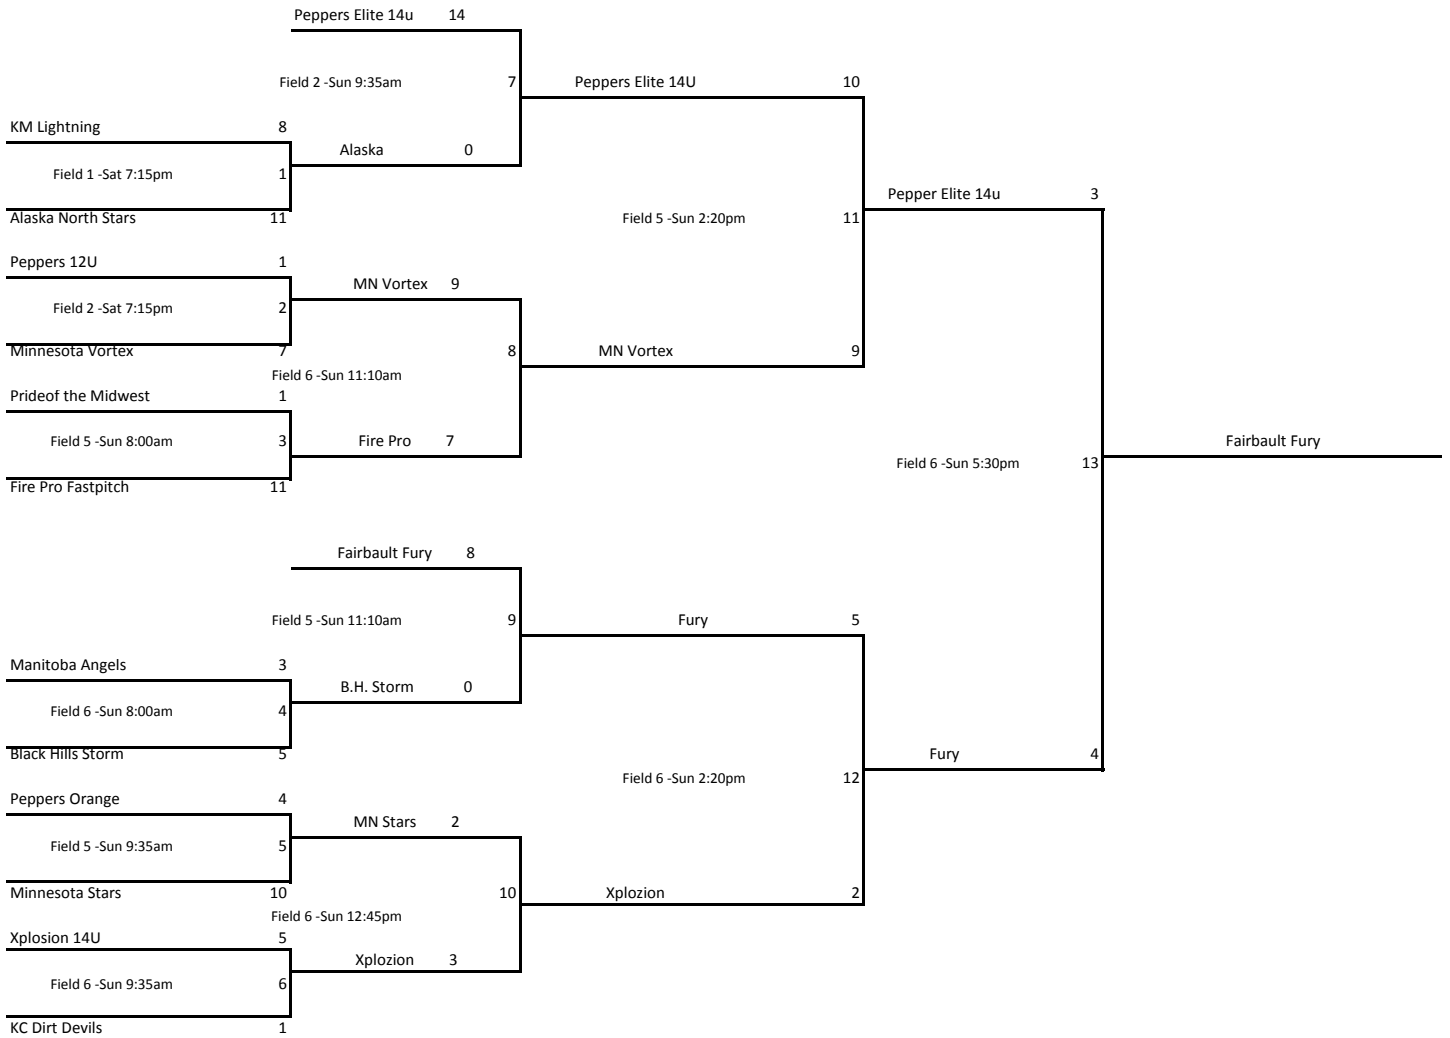

14U Classic Bracket

BRACKET SCHEDULE						
Saturday	Caswell 1	Caswell 2	Caswell 3	Caswell 4	Caswell 5	Caswell 6
Pitching distance	43	43	43	43	43	43
7:15PM					14A Game 1	14A Game 2

BRACKET SCHEDULE						
Sunday	Caswell 1	Caswell 2	Caswell 3	Caswell 4	Caswell 5	Caswell 6
Pitching distance	43	43	43	43	43	43
8:00AM					14A Game 3	14A Game 4
9:35AM		14A Game 7			14A Game 5	14A Game 6
11:10AM					14A Game 9	14A Game 8
12:45PM						14A Game 10
2:20PM					14A Game 11	14A Game 12
3:55PM						
5:30PM			14A Game 13			