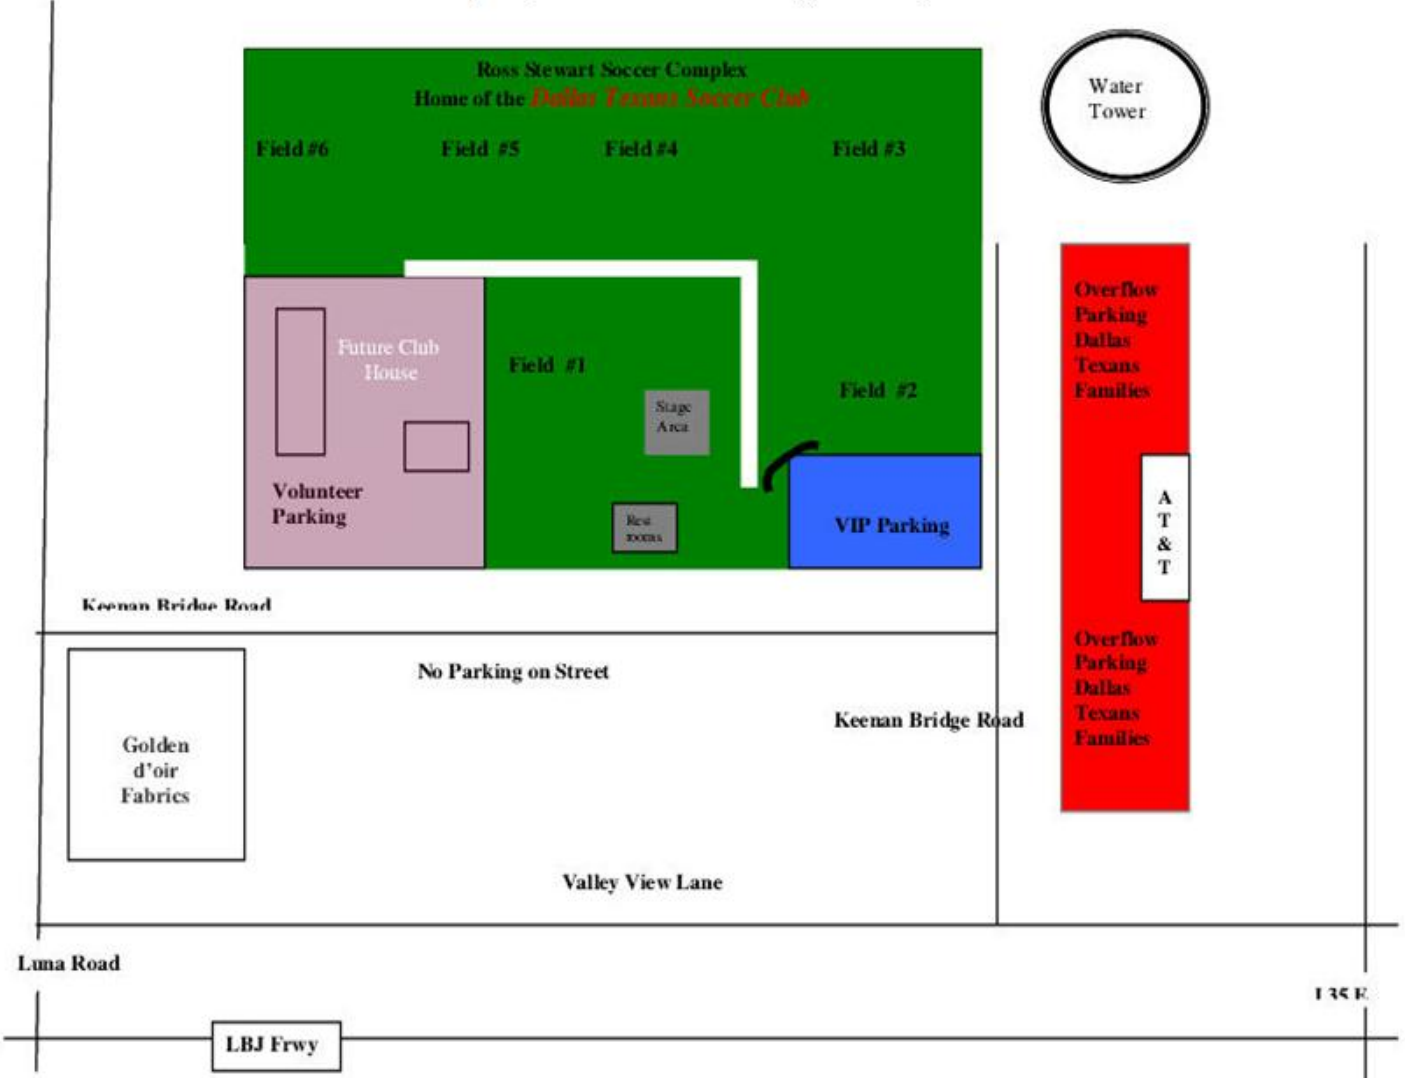

Ross Stewart Soccer Complex, 1777 Keenan Bridge Road, Farmers Branch 75234

DIRECTIONS

1777 Keenan Bridge Road, Farmers Branch 75234.

From the East

Travel on 635 West.

Take EXIT 28 toward Luna Rd

Turn right onto Luna Rd

Turn right onto Keenan Bridge Rd

From the West

Travel on 635 East.

Take the President George Bush Turnpike North exit, EXIT 29B.

Merge onto President George Bush Turnpike (Portions toll).

Take the Valley View Ln exit

Turn left onto Valley View Ln

Turn left onto Luna Rd.

Take the 1st right onto Keenan Bridge Rd.

From the South

Travel on I-35E North

Take the President George Bush Turnpike South exit, EXIT 445A

Merge onto President George Bush Turnpike (Portions toll).