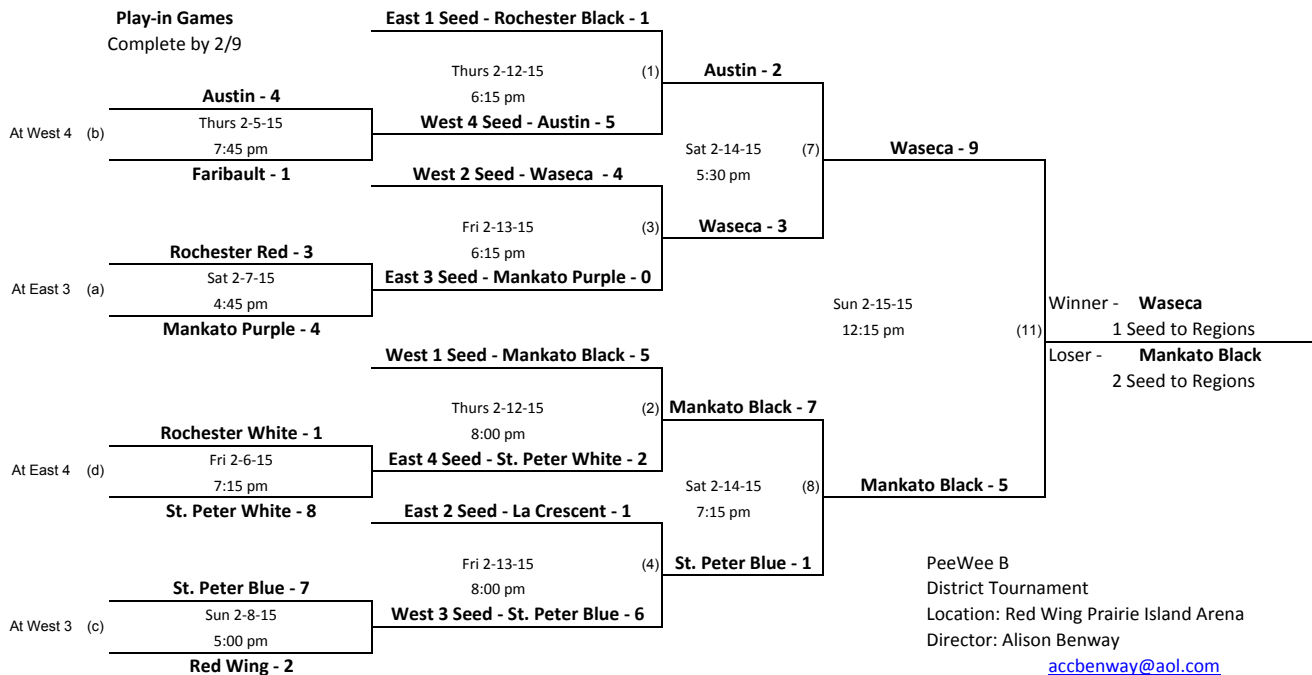

Minnesota Hockey District 9 PWB League Play-offs

Games played in Red Wing at Prairie Island Arena

The Highest Seed in Each Game is the Home Team

Seed

Play-in Games

Complete by 2/9

austin - 211
White - 011