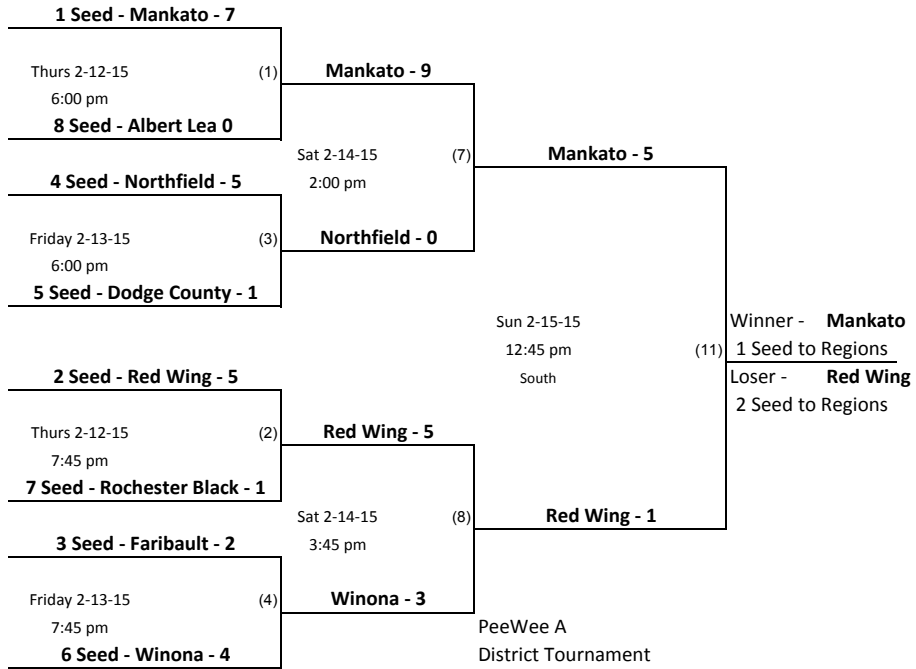

Minnesota Hockey District 9 PWA League Play-offs

Games played in Mankato at All Seasons Arena
The Highest Seed in Each Game is the Home Team

PeeWee A
 District Tournament
 Location: Mankato All Seasons Arena
 Director: Bobbie Bastian
bbasti1@isd77.k12.mn.us
 Director: Julie Claude
juliemclaud@gmail.com
 507-381-1548

Playback Bracket