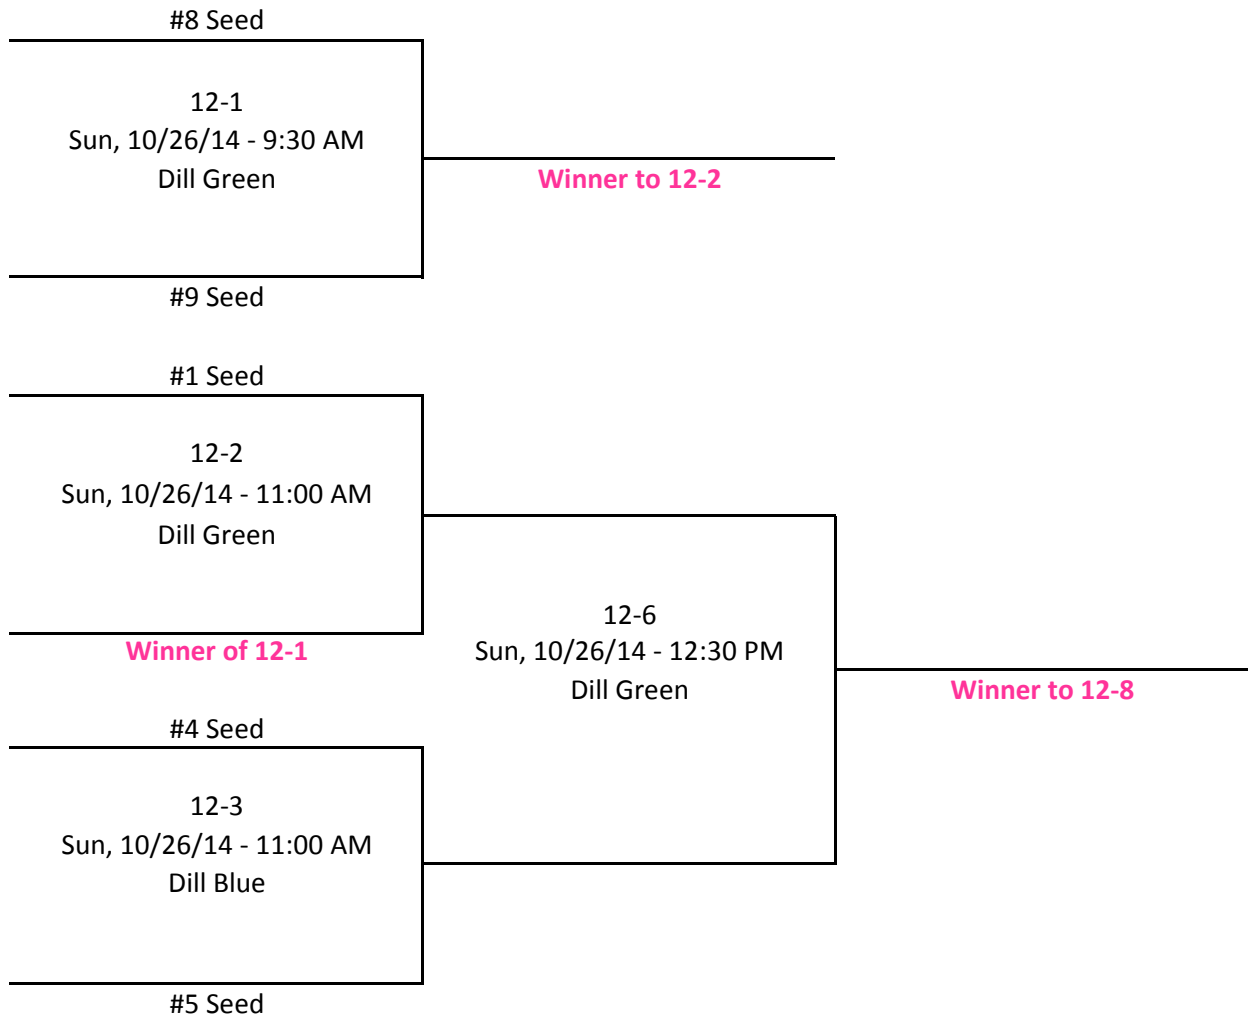

Game	Day	Time	Field	Score	Team	VS	Team	Score
12A1	Saturday	10:00 AM	Dill Green		Nebraska Fury	A1 A3	Millard Sizzle-VanBecelaere	
12A2	Saturday	11:30 AM	Dill Green		Nebraska Fury	A1 A2	Team Iowa	
12C1	Saturday	11:30 AM	Dill Blue		Echoes Insanity	C1 C3	Lincoln Lightning	
12B1	Saturday	1:00 PM	Dill Green		Millard Sizzle - Cudly	B1 B3	Quakes White	
12A3	Saturday	1:00 PM	Dill Blue		Team Iowa	A2 A3	Millard Sizzle-VanBecelaere	
12B2	Saturday	2:30 PM	Dill Green		Millard Sizzle - Cudly	B1 B2	Fire & Ice	
12C2	Saturday	2:30 PM	Dill Blue		Echoes Insanity	C1 C2	TEAM Nebraska	
12B3	Saturday	4:00 PM	Dill Green		Fire & Ice	B2 B3	Quakes White	
12C3	Saturday	4:00 PM	Dill Blue		TEAM Nebraska	C2 C3	Lincoln Lightning	

Pool Protect May Be in Effect

If the Two (2) Seeds in a Bracket Game Can Be Switched to Create a Non-Pool Match-Up, Seeds Will Be Switched

Seeding Procedure

1. Record
2. Head to Head (Ignore If 3 or More Teams Tied)
3. Least Runs Allowed
4. Highest Run Differential (Max +/-8 Per Game)
5. Coin Flip

Last Updated 10/20/14 1:43 PM

Schedules are Subject to Change - Official Brackets Available Online

12U Championship Bracket

12U Championship Bracket