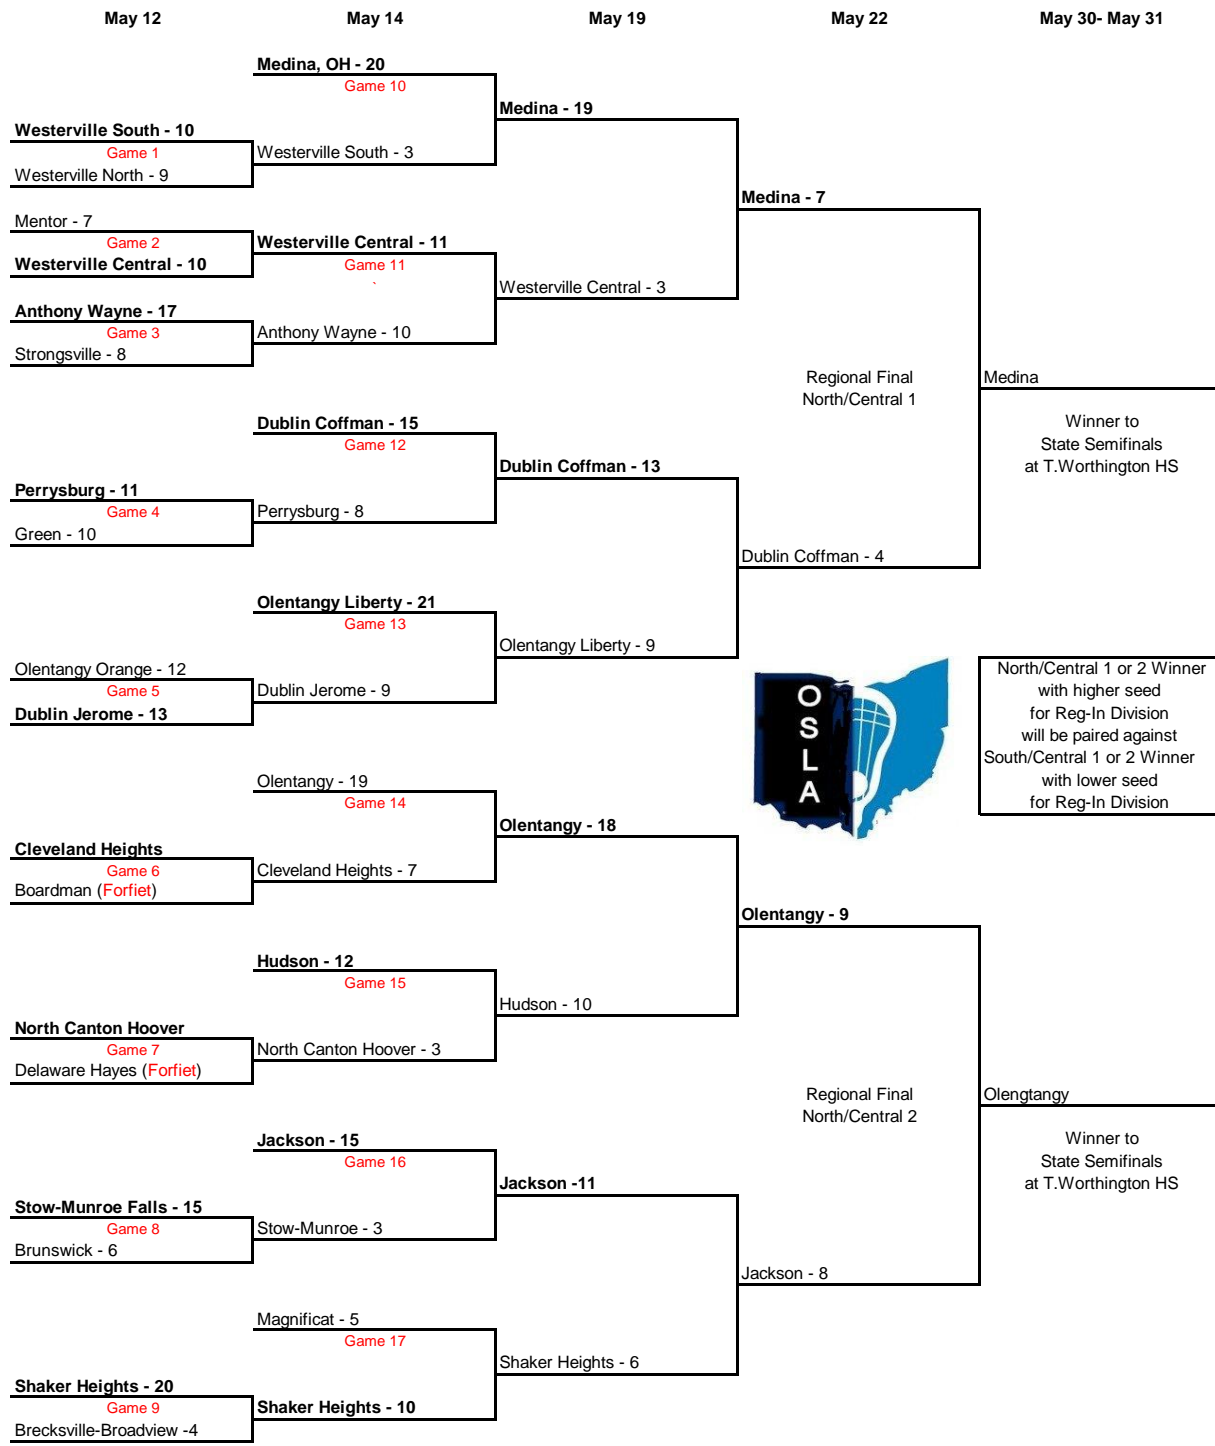

# 2014 - North/Central Region Division I Tournament

The team listed on the top half of the bracket is the home team.