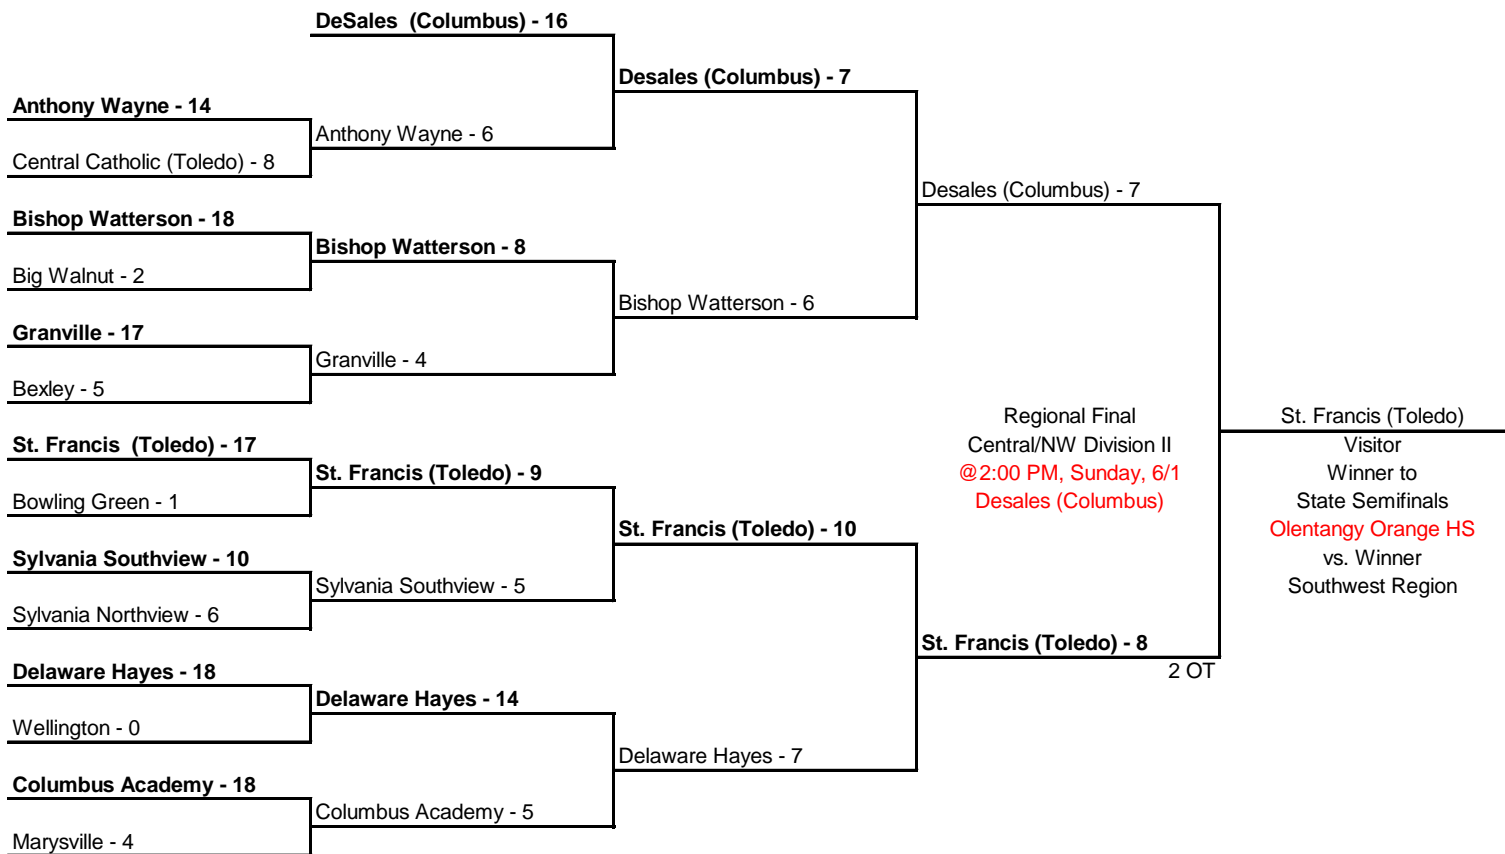

2014 - Central/NW Region Division II Tournament

Wednesday 5/21/2014	Friday 5/23/2014	Wednesday 5/28/2014	Saturday 5/31/2014	Wednesday 6/4/2014
Play-In 7:00PM (or as noted)	First Round TBD PM	Second Round 7:00PM (or as noted)	Quarter Finals TBD PM	Semi-Finals

The team listed on the top half of the bracket is the home team.