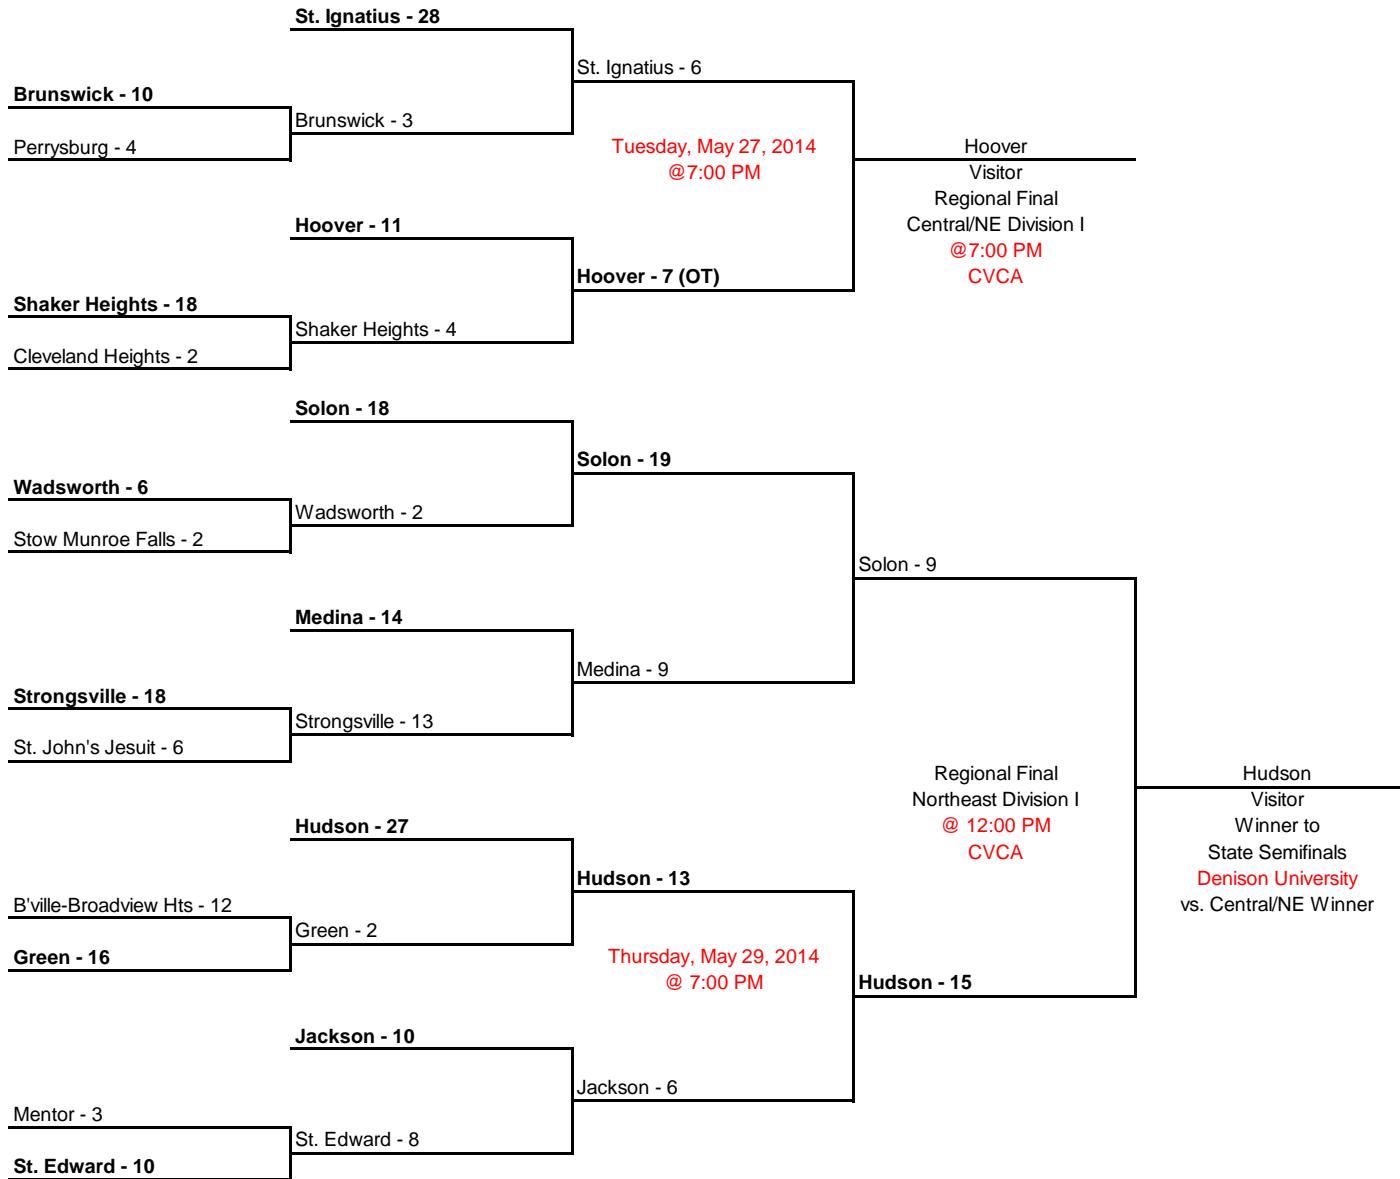

2014 - Northeast/Northwest Region Division I Tournament

Thursday 5/22/2014	Saturday 5/24/2014	Wednesday 5/28/2014	Saturday 5/31/2014	Wednesday 6/4/2014
Play-In 7:00PM (or as noted)	First Round TBD PM	Second Round 7:00PM (or as noted)	Quarter Finals TBD PM	Semi-Finals

The team listed on the top half of the bracket is the home team.