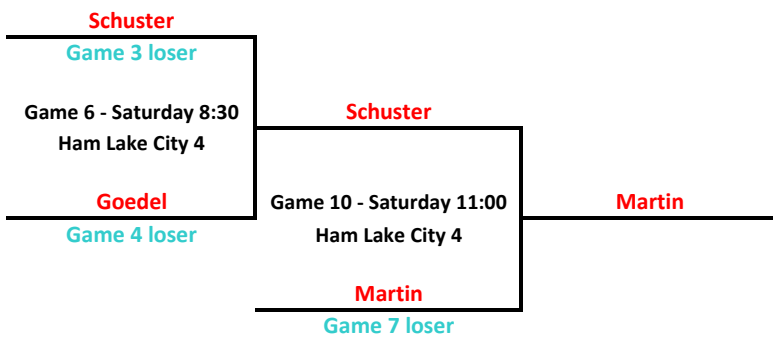

# Soderville/Blaine Athletic Association

2014 Year-End Tournament/Ham Lake City Park

July 25 - 27, 2014

12U Baseball

SODERVILLE/BLAIN  
ATHLETIC ASSOCIATI

E  
ION