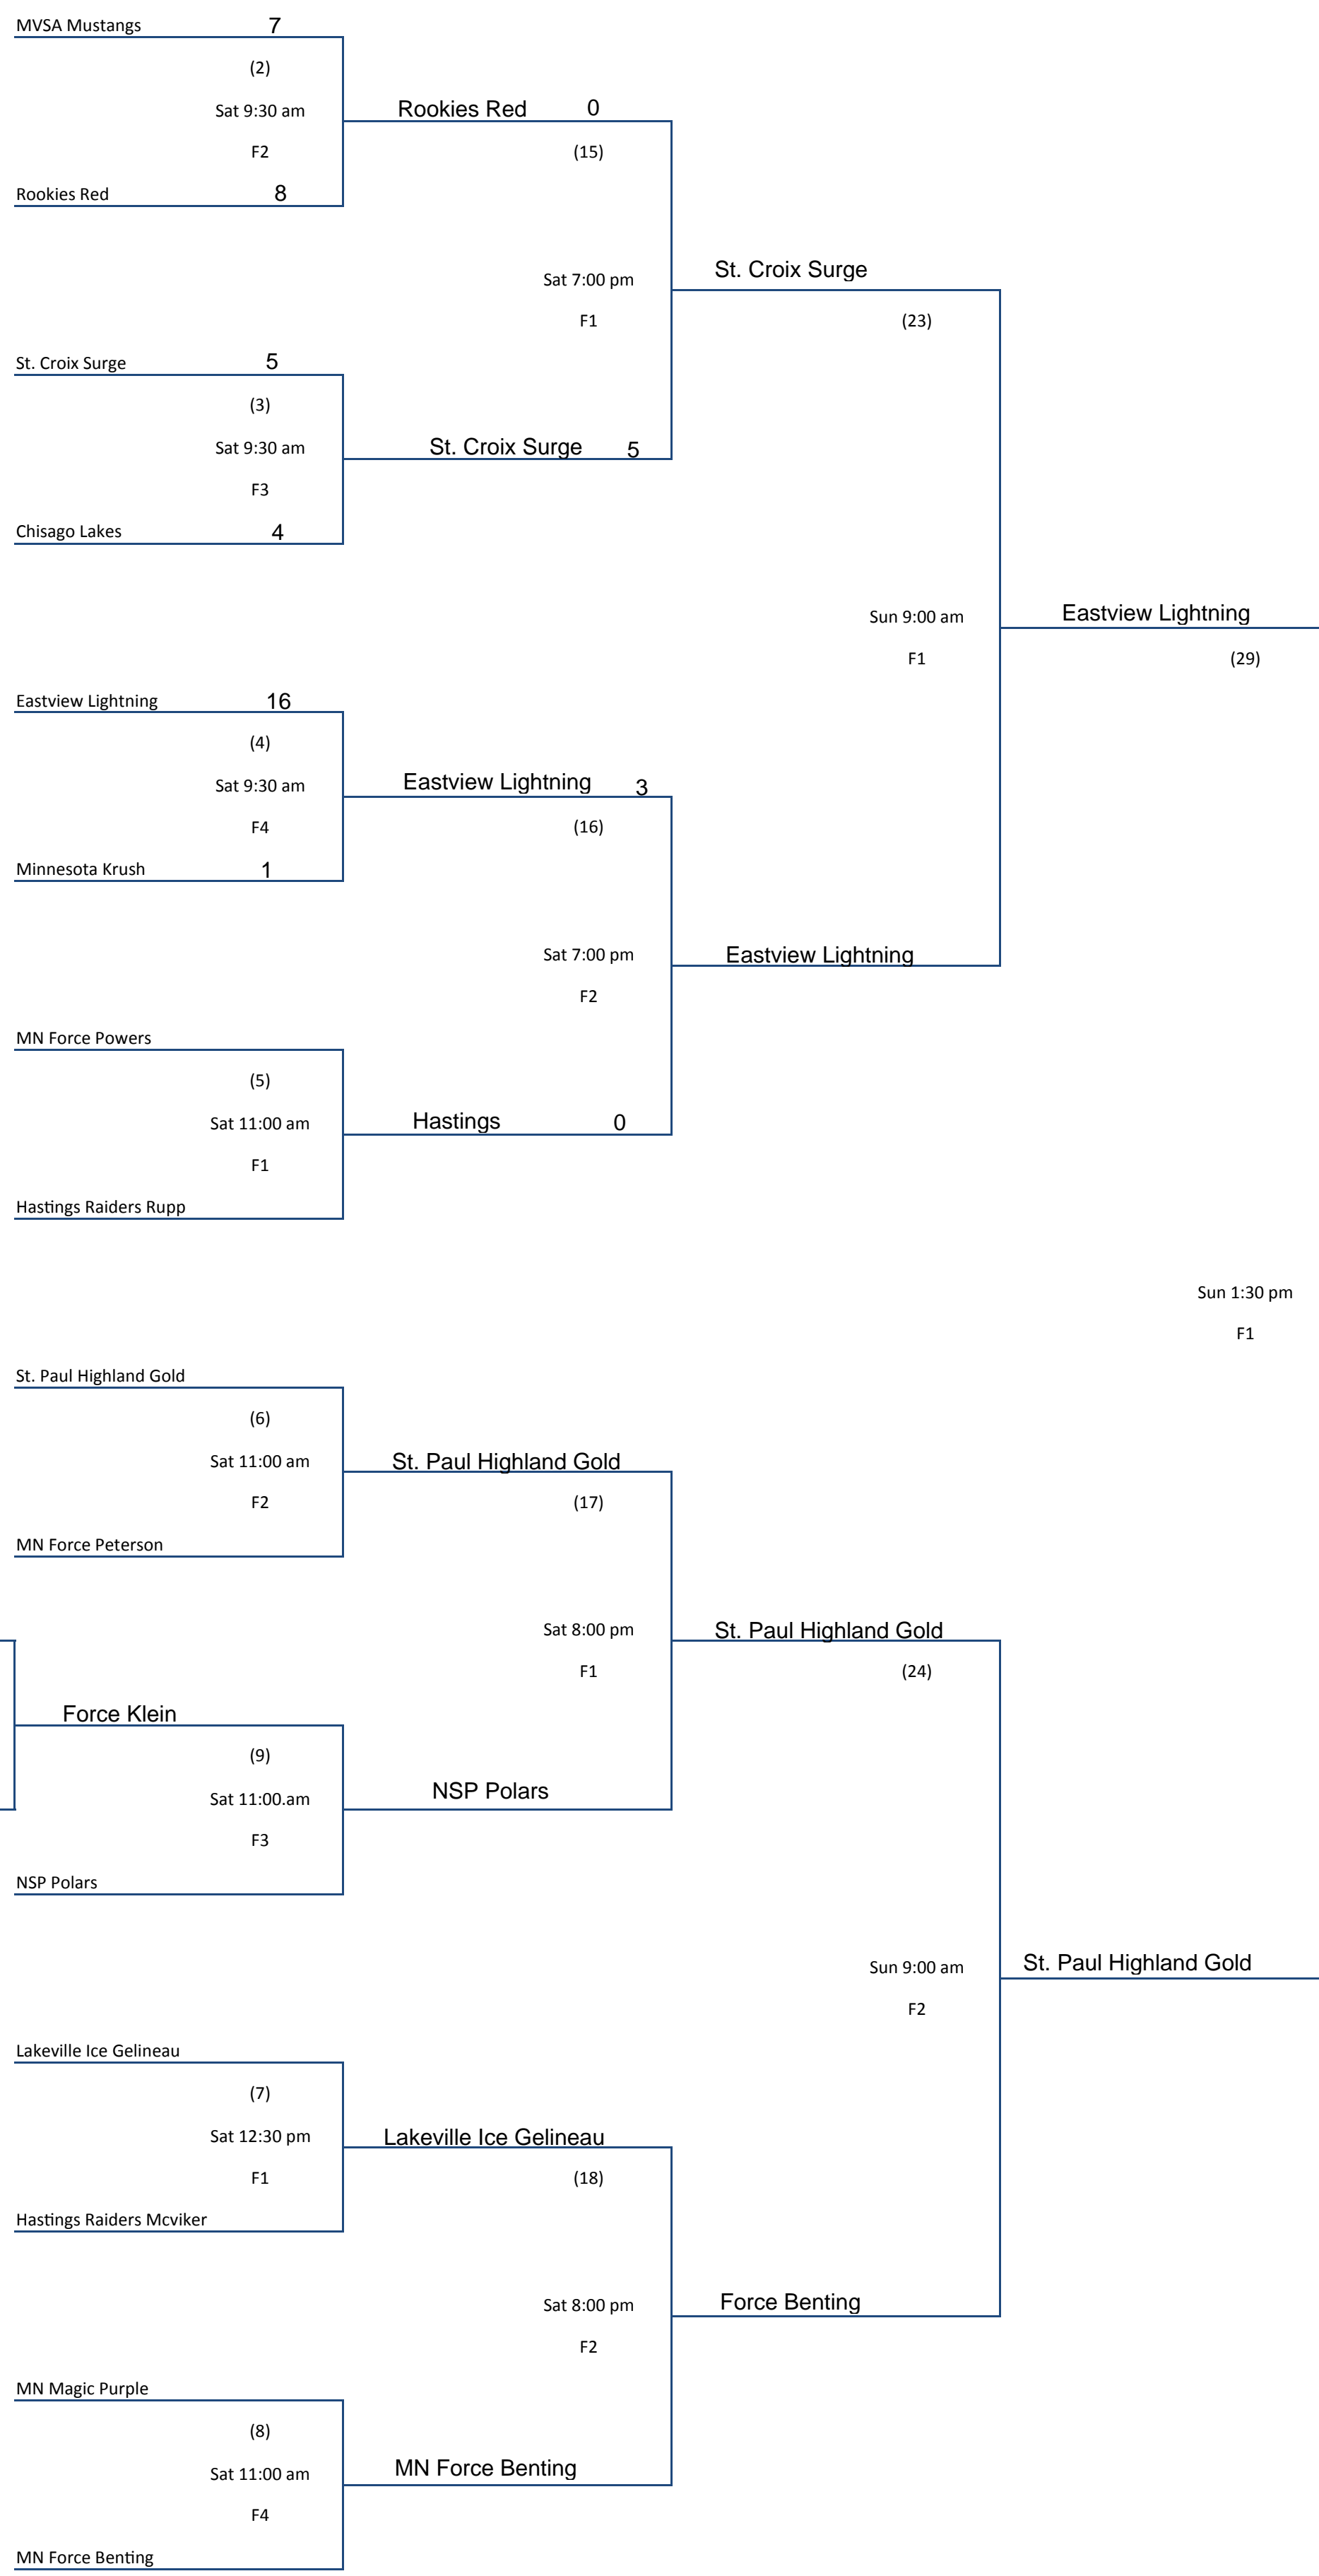

Winner's Bracket

## 2014 16A State Qualifier Inver Grove Heights, MN July 12-13

Teams Advance to:  
16U NAFA Nationals– Shoreview, MN  
ASA Girls' A 16U Northern– Moline, IL  
ASA Girls' B 16U Northern– Bismarck, ND

Loser's Bracket

Loser 24