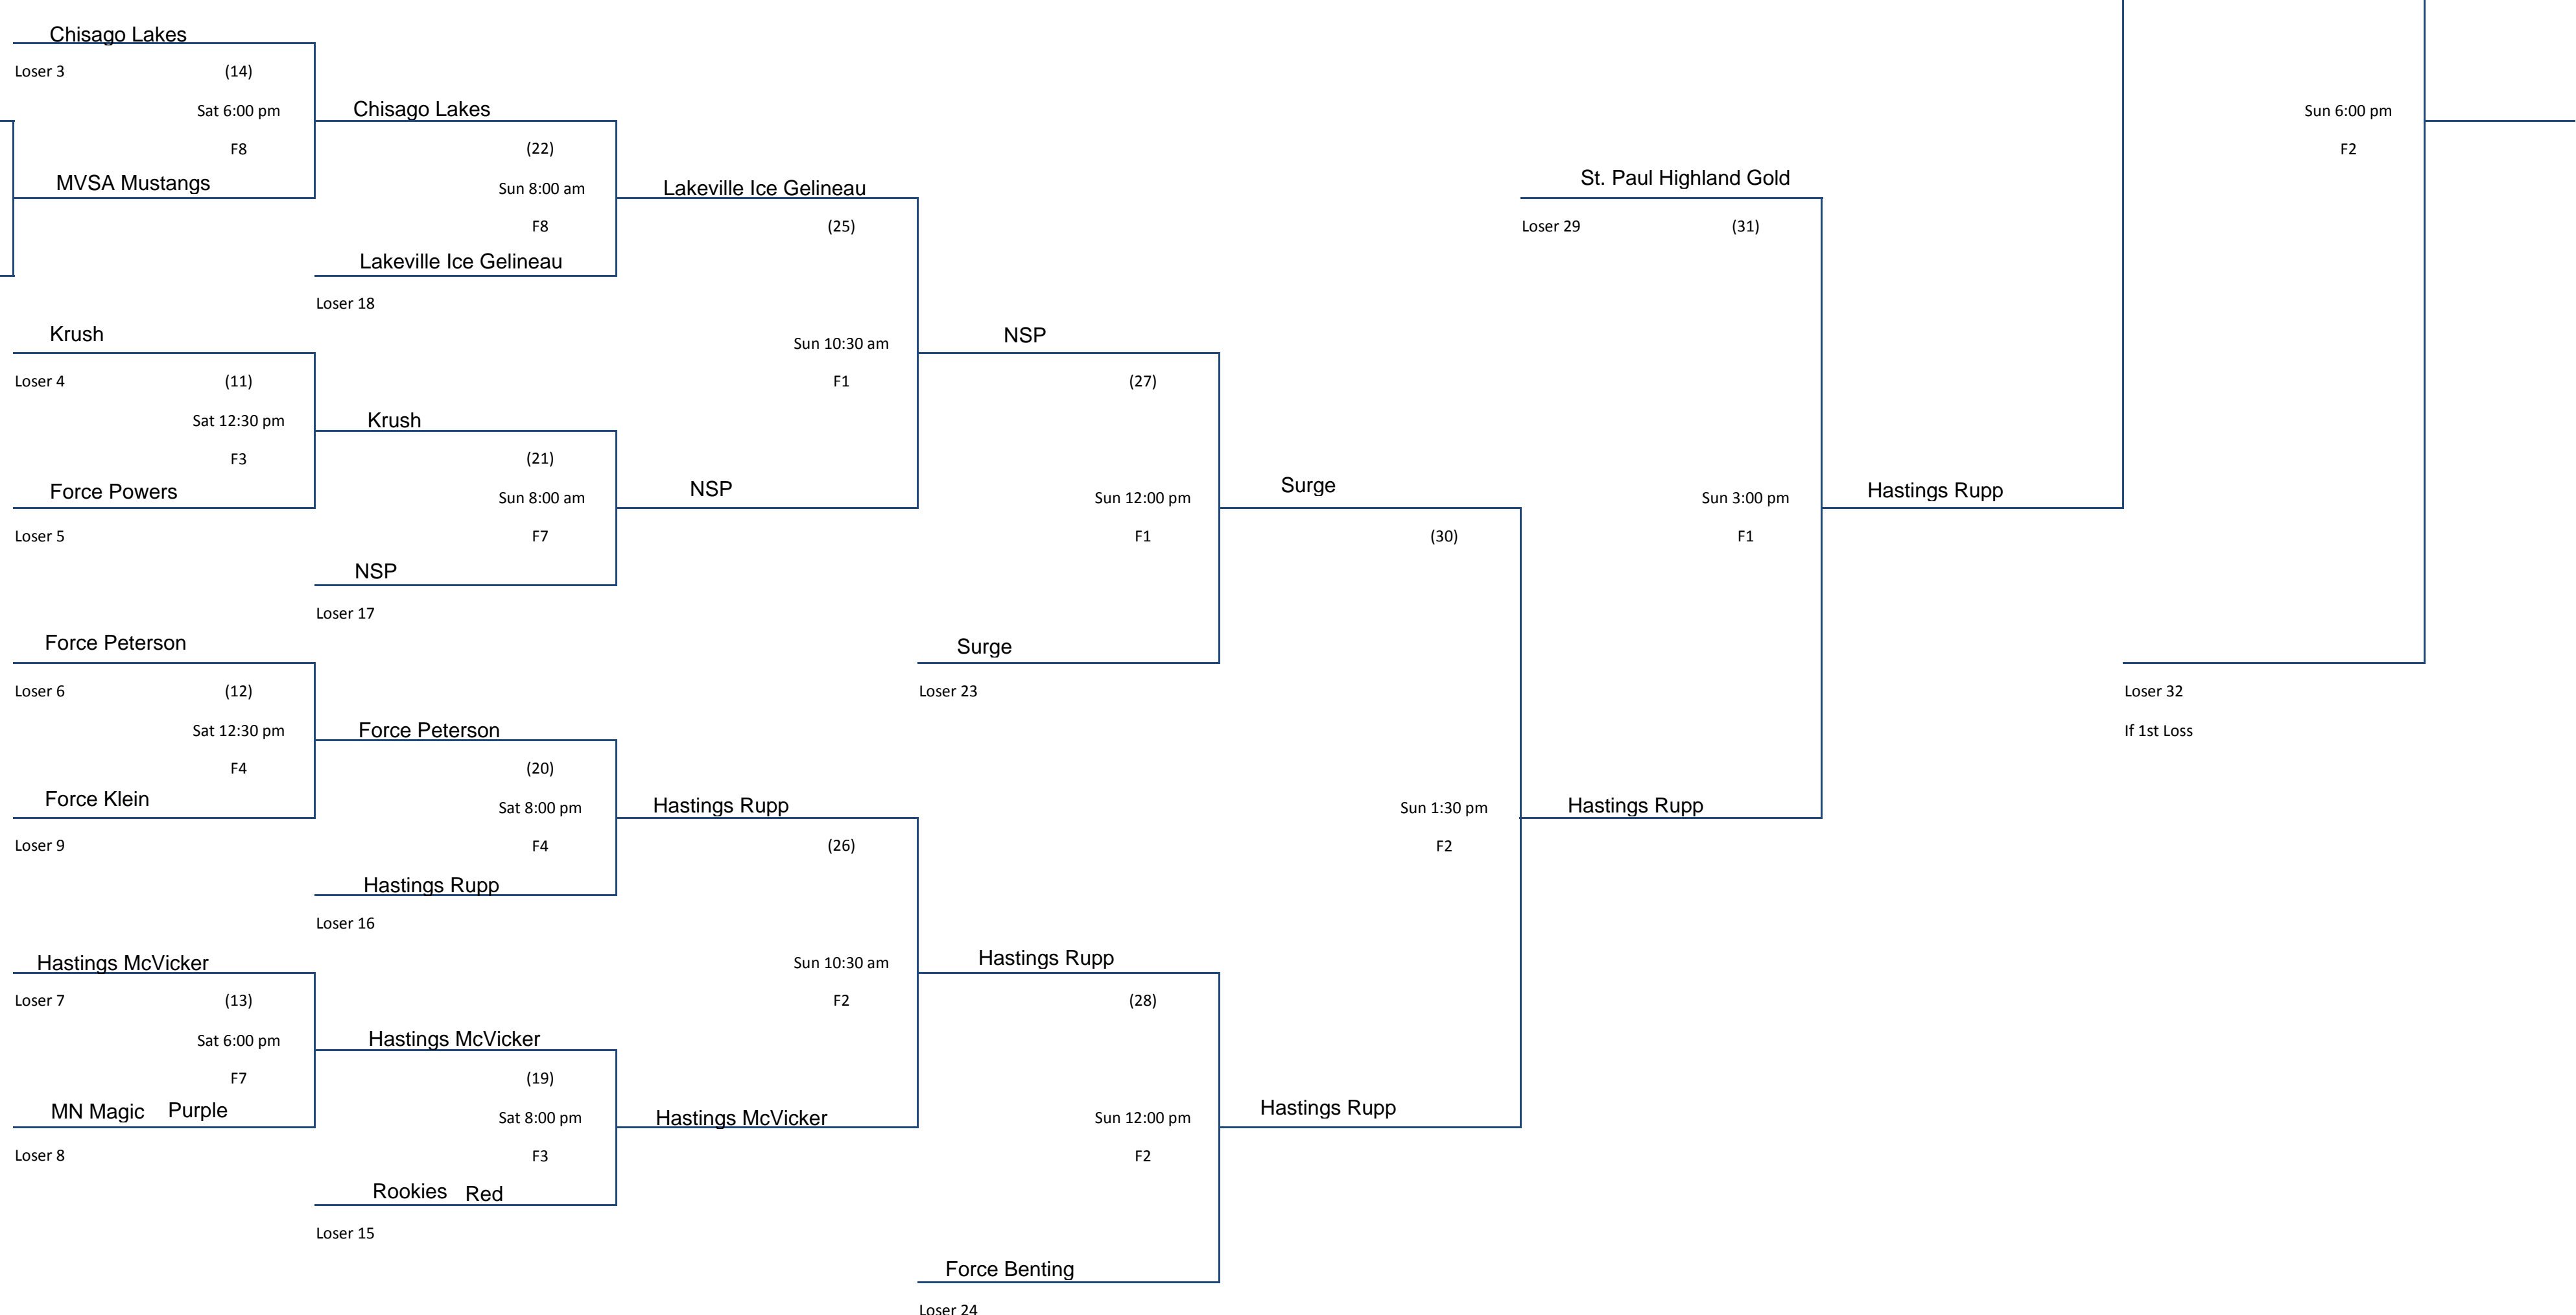

Winner's Bracket

## 2014 16A State Qualifier Inver Grove Heights, MN July 12-13

Teams Advance to:  
16U NAFA Nationals– Shoreview, MN  
ASA Girls' A 16U Northern– Moline, IL  
ASA Girls' B 16U Northern– Bismarck, ND

Loser's Bracket

Loser 24