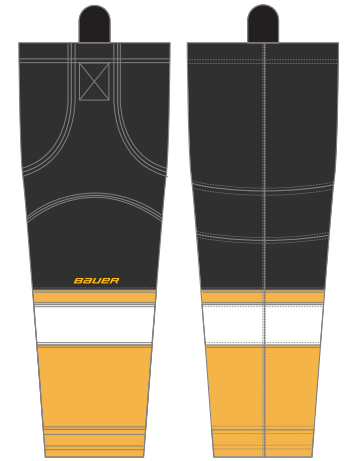

800c Custom Sock Sr
14HA
Design 83580

800c Custom Sock Sr
14HA
Design 83581

800c Custom Sock Sr
17HA
Design 83582

800c Custom Sock Sr
17HA
Design 83583