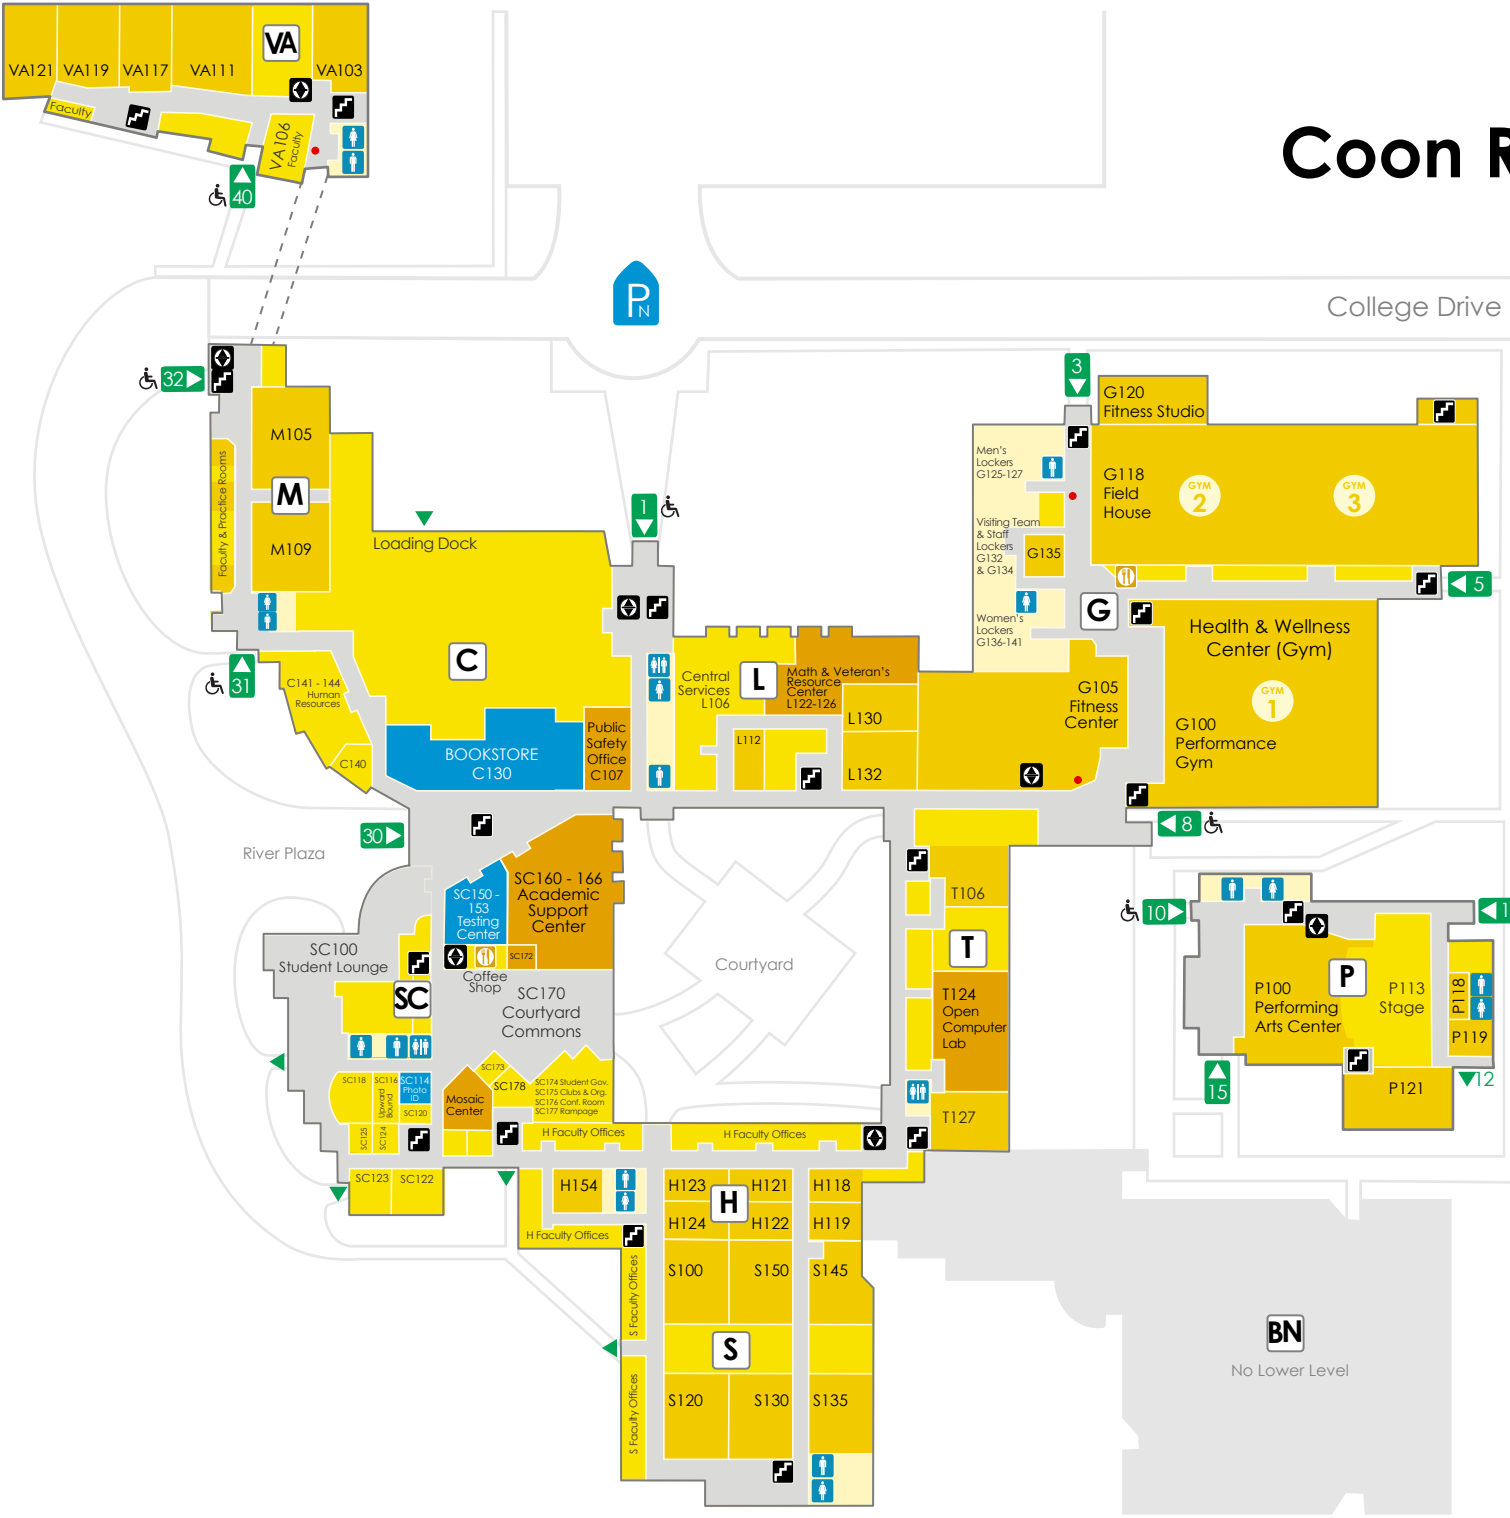

# LOWER LEVEL Coon Rapids Campus

## BUILDING DIRECTORY

- C** College Services
- BN** Business/Nursing
- G** Health & Wellness Center (Gym)
- H** Humanities
- L** Library
- M** Music
- P** Performing Arts Center
- S** Science
- SC** Student Center
- T** Technology
- VA** Visual Arts Center

## KEY

- Main Entrance
- Exits
- Stairs
- Elevator
- Rest Room
- Men's Restroom
- Women's Restroom
- Café
- Automated External Defibrillator (AED)

**ANOKA-RAMSEY**  
COMMUNITY COLLEGE

**Coon Rapids Campus**  
11200 Mississippi Blvd. NW  
Coon Rapids, MN 55433-3470  
763-433-1100  
AnokaRamsey.edu

## KEY

- Main Entrance
- Exits
- Information Desk
- Stairs
- Elevator
- Restroom
- Men's Restroom
- Women's Restroom
- Café
- Automated External Defibrillator (AED)

**ANOKA-RAMSEY**  
COMMUNITY COLLEGE

**Coon Rapids Campus**  
11200 Mississippi Blvd NW  
Coon Rapids, MN 55433  
763-433-1100  
AnokaRamsey.edu