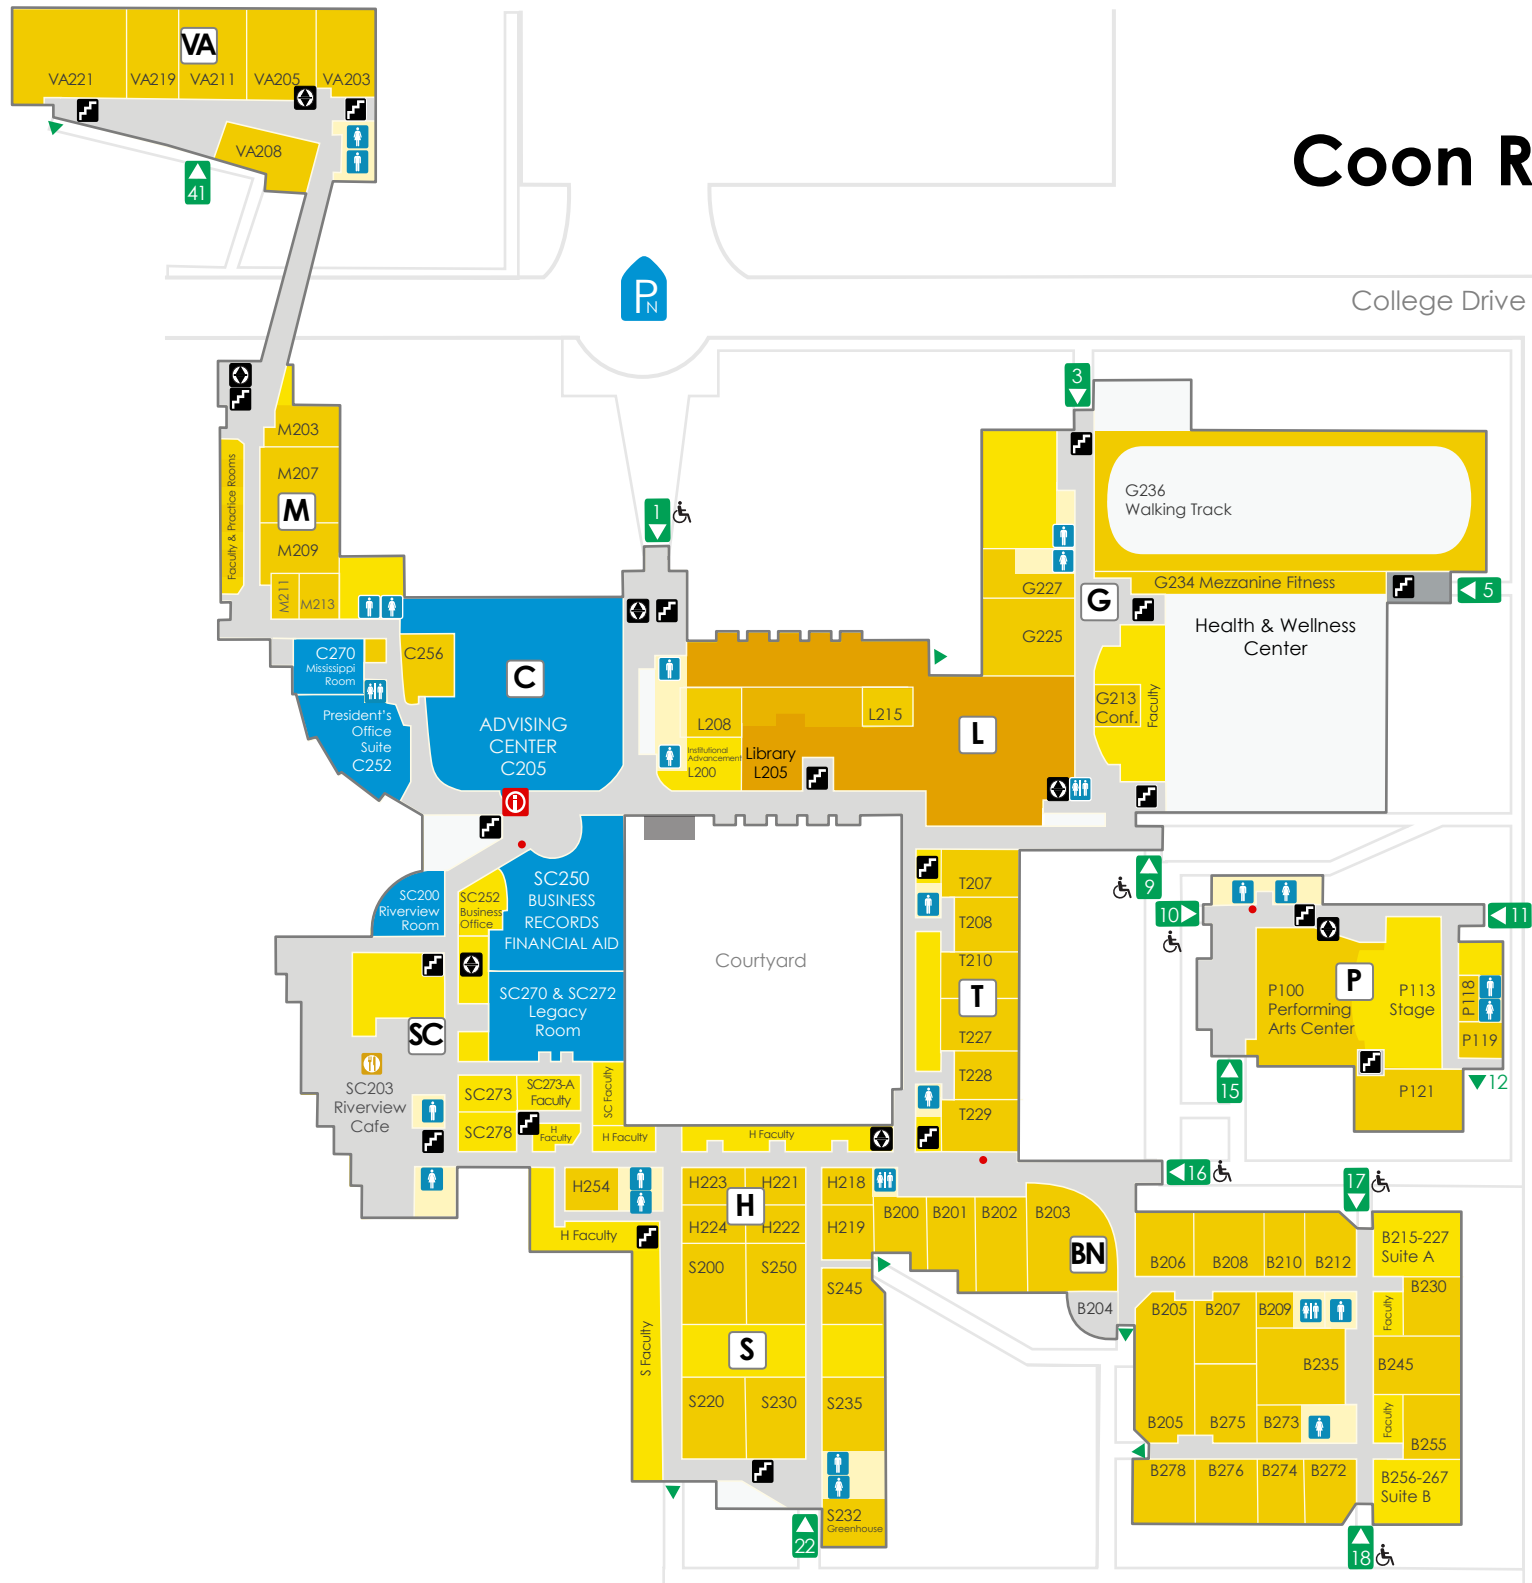

UPPER LEVEL Coon Rapids Campus

BUILDING DIRECTORY

- **C** College Services
- **BN** Business/Nursing
- **G** Health & Wellness Center (Gym)
- **H** Humanities
- **L** Library
- **M** Music
- **P** Performing Arts Center
- **S** Science
- **SC** Student Center
- **T** Technology
- **VA** Visual Arts Center

KEY

- Main Entrance
- Exits
- Information Desk
- Stairs
- Elevator
- Restroom
- Men's Restroom
- Women's Restroom
- Café
- Automated External Defibrillator (AED)

ANOKA-RAMSEY
COMMUNITY COLLEGE

Coon Rapids Campus
11200 Mississippi Blvd NW
Coon Rapids, MN 55433
763-433-1100
AnokaRamsey.edu