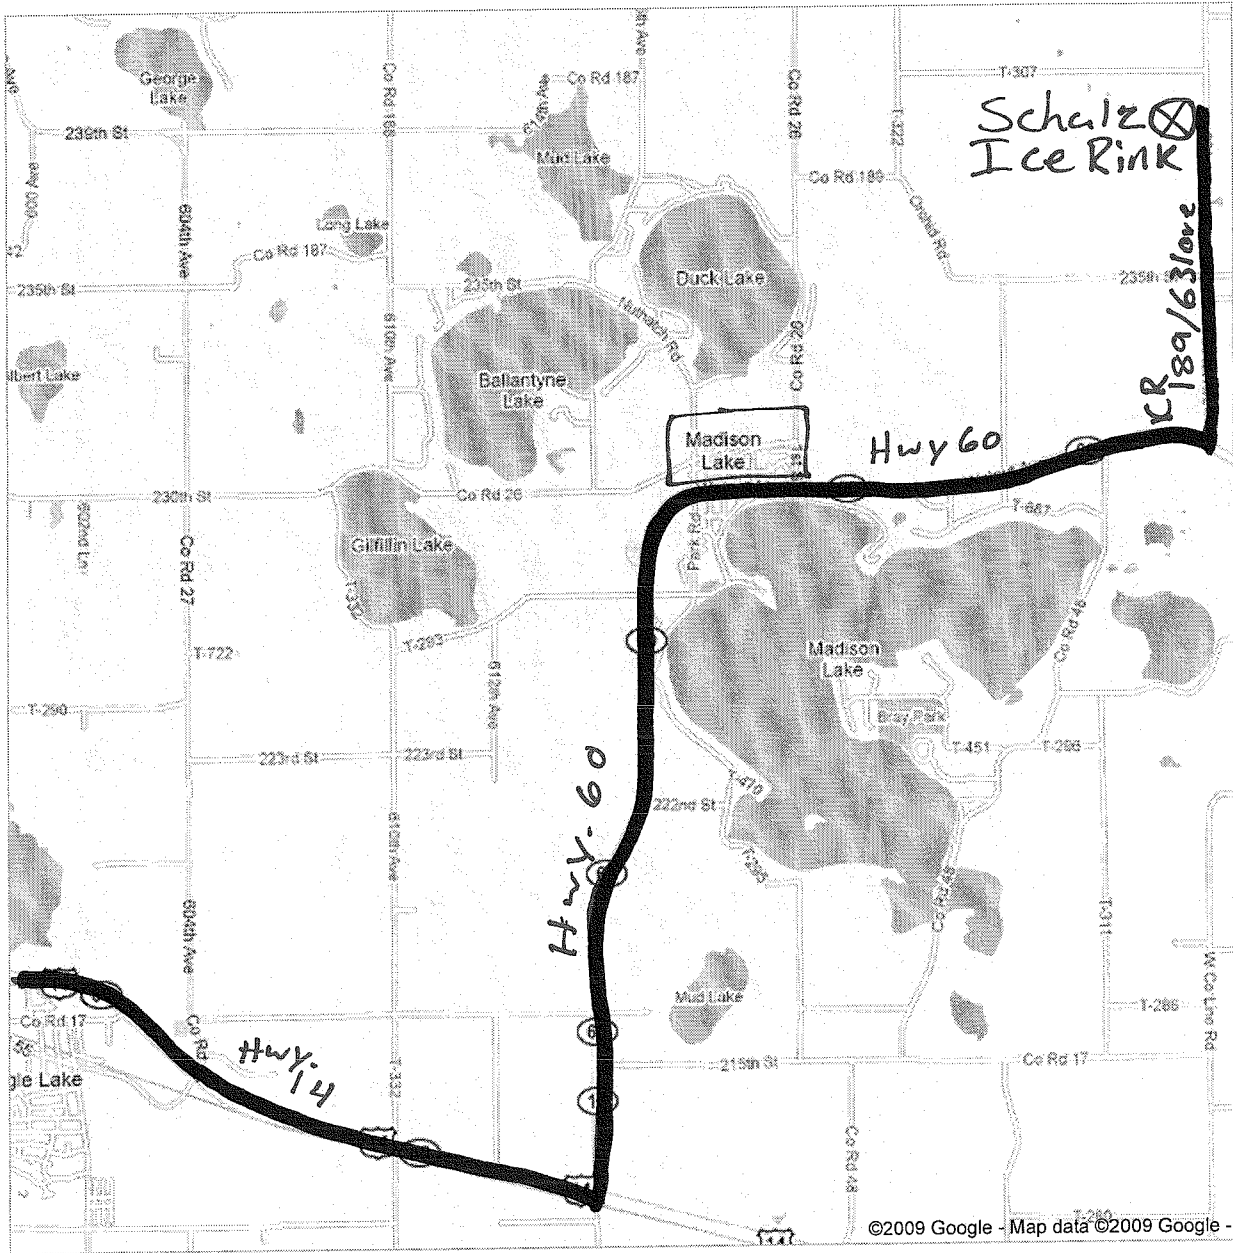

Google maps

Get Google Maps on your phone
Text the word "GMAPS" to 466453

Before Big hill take left behind barn down gravel road

Take Hwy. 14 out of Mankato-East, -North- on Hwy. 60 to Madison Lake, go through Madison Lake then North on CR 189/6310ve., keep North, at bottom of big hill turn left and follow around to barn.