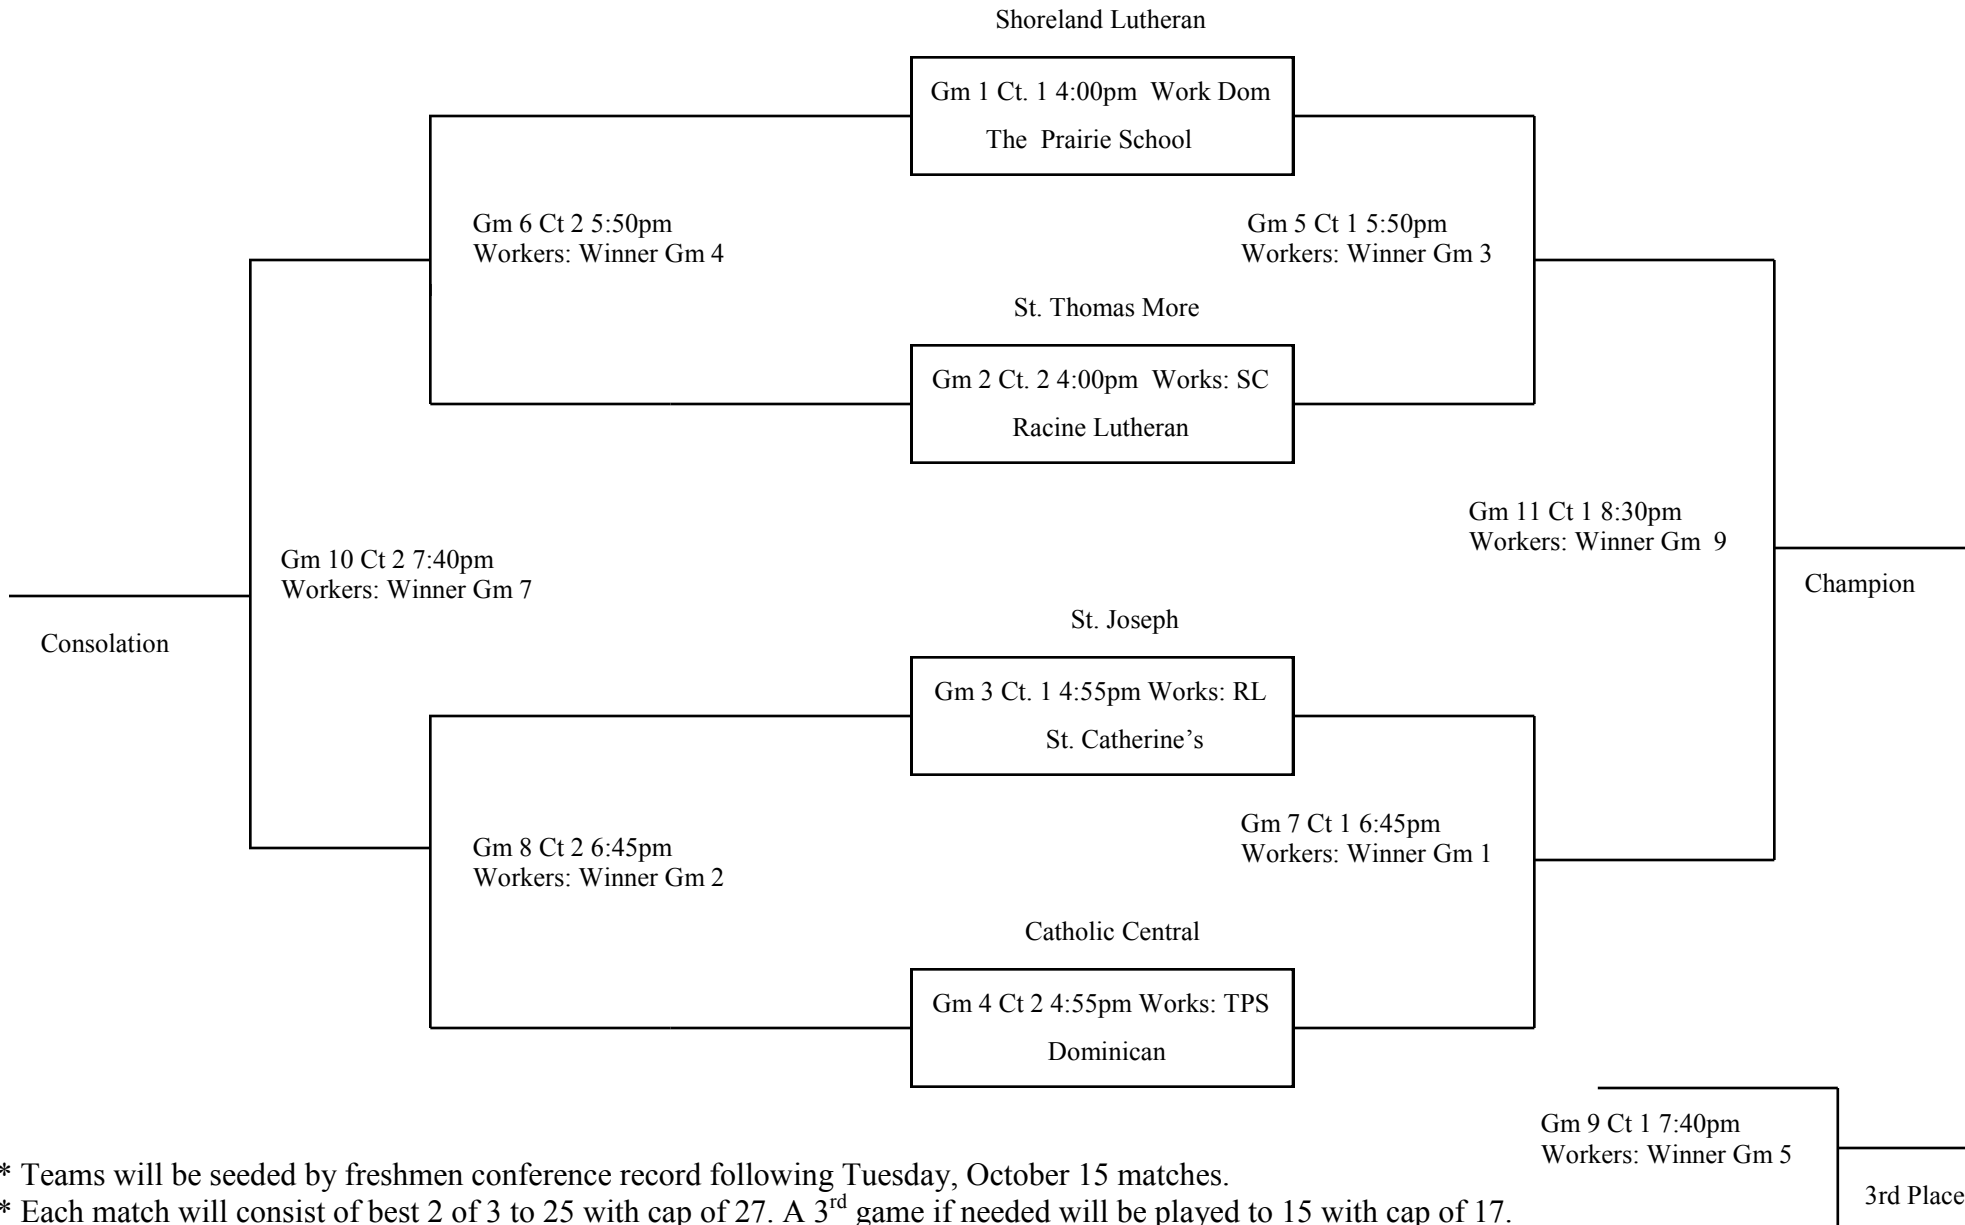

**2013 Metro Classic
Freshmen Volleyball Tournament
Shoreland Lutheran HS
October 17, 2013 4:00**

- ** Teams will be seeded by freshmen conference record following Tuesday, October 15 matches.
- ** Each match will consist of best 2 of 3 to 25 with cap of 27. A 3rd game if needed will be played to 15 with cap of 17.
- ** 1st & 2nd round warmups will follow normal 6, 7, 7. Remaining round warmups will be 3,3 but can be shortened.
- ** Times are approximate. Each round will immediately follow the match before it.
- ** Workers will be provided by teams sitting out.