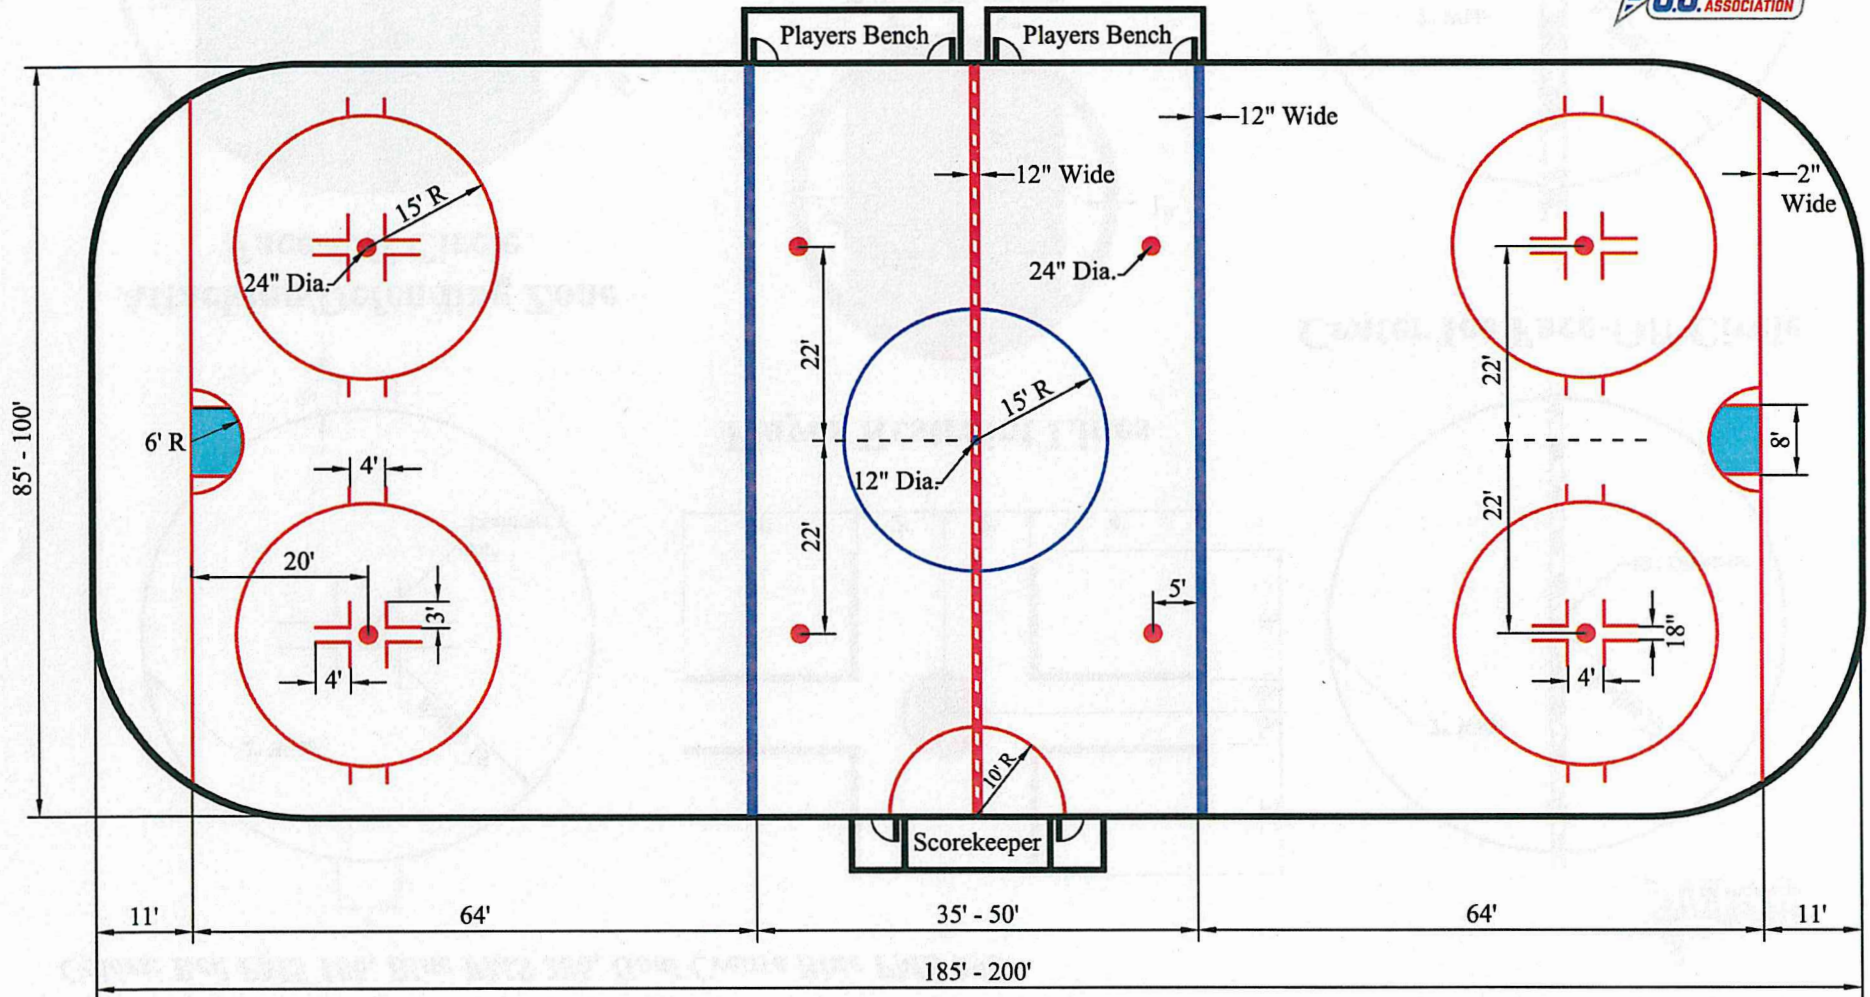

Official USA Hockey Ice Markings 2021 - 2025

Colors: Red PMS 186, Blue PMS 286, Goal Crease Blue PMS 298

Official USA Hockey Ice Markings 2021 - 2025

Colors: Red PMS 186, Blue PMS 286, Goal Crease Blue PMS 298

Attacking/Defending Zone Face-Off Circle

Player Restraint Lines

Center Ice Face-Off Circle

Goal Crease

Face-Off Spot

Referee Crease