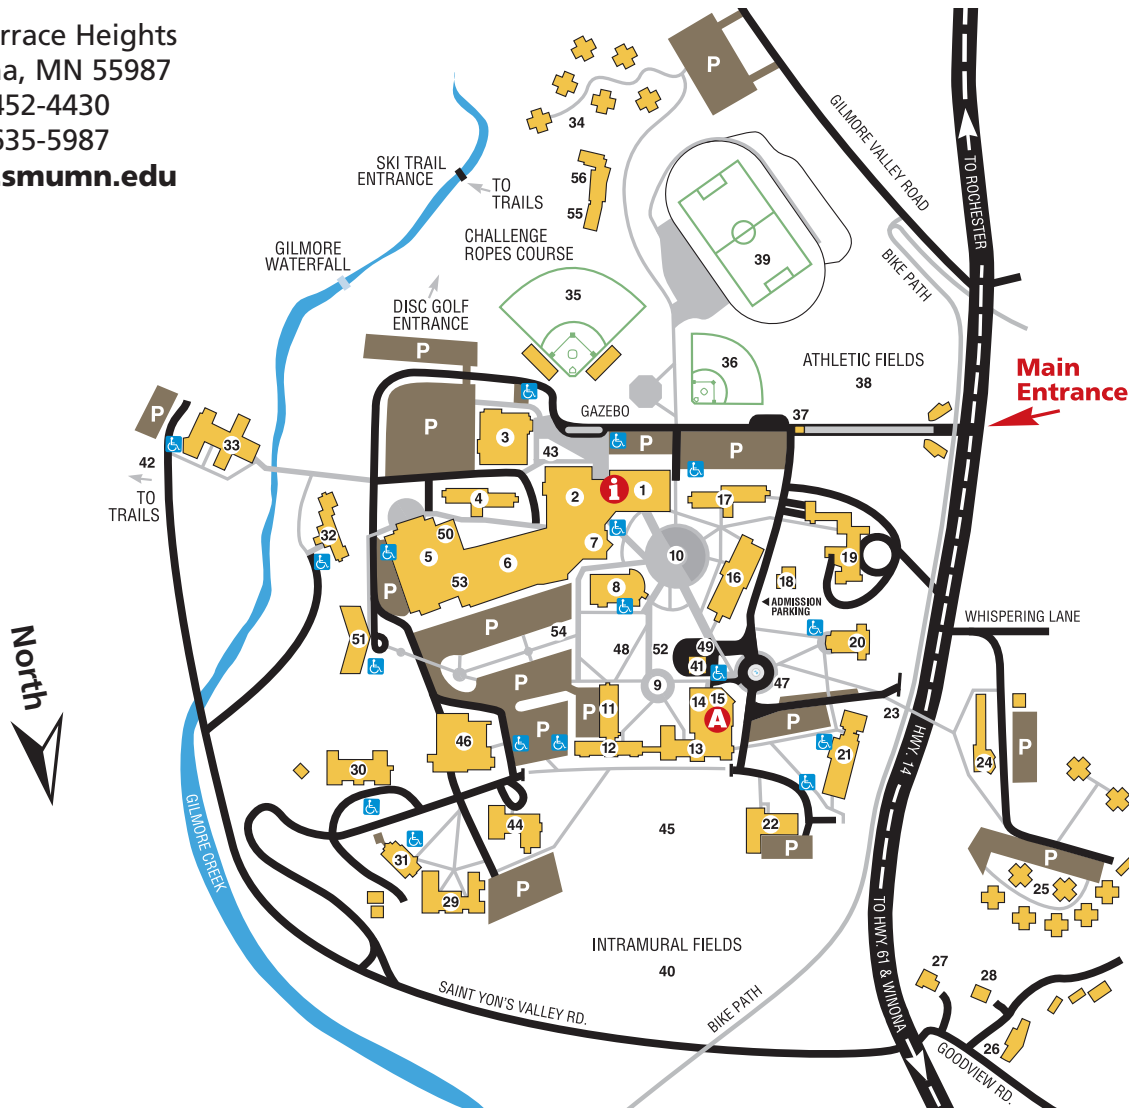

Saint Mary's University of Minnesota – Winona, Minn.

700 Terrace Heights
Winona, MN 55987
(507) 452-4430
(800) 635-5987
www.smumn.edu

Adducci Science Center <i>Classrooms, offices</i>	21
Brother Charles Hall, Hoffman Hall	
ADMISSION CENTER	15
Athletic Fields	38
Athletic Offices	50
Benilde Hall <i>Student residence</i>	4
Brother Jeromes Rademacher Nordic Ski Center	55
Brother Leopold Hall <i>Student residence</i>	56
Cascio Family Court	52
<i>"Saint John Baptist de La Salle" by Bruce Wolfe</i>	
Challenge Ropes Course	55
Christian Brothers Residence	30
Ek Family Village <i>Student residence</i>	25
Jul Gernes Pool	7
Gilmore Creek Hall <i>Student residence</i>	32
Gostomski Fieldhouse	6
<i>Track and fitness center, dance studio, courts</i>	
Griffin Hall <i>Classrooms, offices</i>	14
Gymnasium	2
Hall of Fame Room	
Heffron Hall	12
<i>Offices, classrooms, student residence</i>	
The Heights <i>Offices, classrooms</i>	31
International Students Office	
De La Salle Language Institute	
The Hendrickson Center	15
Admission Center	
Technology Center and World Room	
Hillside Hall <i>Student residence, classrooms</i>	51
Ice Arena	5
Regan Ice Arena Lobby	
Immaculate Heart of Mary Seminary	19
Kelly Hall <i>Student residence</i>	
Leo Hall <i>Student residence</i>	
IHM Seminary Convent	18

INFORMATION DESK	1
Intramural Fields	40
Kulas-Connaughty Power House	41
La Salle Hall	22
<i>Classrooms, offices, student residence</i>	
Library	8
Fitzgerald Library, McEnery Center	
Maintenance	11
Max Molock Memorial Baseball Field	35
Memorial Plaza	48
Oakes Plaza	9
<i>"Gateway to Belief" by Alexander Tylevich</i>	
Pedestrian Overpass	23
Performance Center	3
<i>"The Mediatrix" by Mark Balma</i>	
Joseph Page Theatre, Figliulo Recital Hall, Studio Theatre, Ben Miller Lobby	
Pines Hall <i>Student residence</i>	44
Recreation and Athletic Center (RAC)	6
Residencia Santiago Miller <i>Student residence</i>	34
Saint Edward's Hall <i>Student residence</i>	17
Saint Joseph's Hall	29
<i>Offices, classrooms, student residence</i>	
Art and Design Department	
Saint Mary's Hall <i>Offices, classrooms</i>	13
Saint Mary's Press	46
Saint Thomas More Chapel	20
Saint Yon's Hall	33
<i>Offices, classrooms, student residence</i>	
Music Department	
Saint Yon's Valley and X-Country Trails	42
Sculpture "Waiting" by Margaret Mear, BVM	45
Skemp Family Plaza	
<i>"Stairway to the Stars" by Jerome Cox, FSC</i>	43

Skemp Hall <i>Student residence</i>	11
Softball Field	36
Stonehedge <i>Residence</i>	26
Oscar and Mary Jane Straub Millennium Clock Tower and Court	49
Student Center Plaza	10
Michael H. Toner Student Center	1
Information Desk, Dining Areas, Bookstore, Lillian Davis Hogan Galleries, Presidents Room, Lounge, Jay Johnson Wellness Center	
Track and Field/Soccer Complex	39
Leo Ochrymowycz Memorial Soccer Field	
Traffic Circle	47
<i>"Logo Light" by Roderick Robertson, FSC</i>	
Trustees Lounge	53
Veterans Memorial	54
Visitor Booth	37
Visitors Cottage #1 and #2	27
Visitors Cottage #3	28
Vlazny Hall <i>Student residence</i>	16
Watters Hall <i>Offices, student residence</i>	24
Lasallian Honors Program	
Saint Teresa Leadership and Service Institute for Women