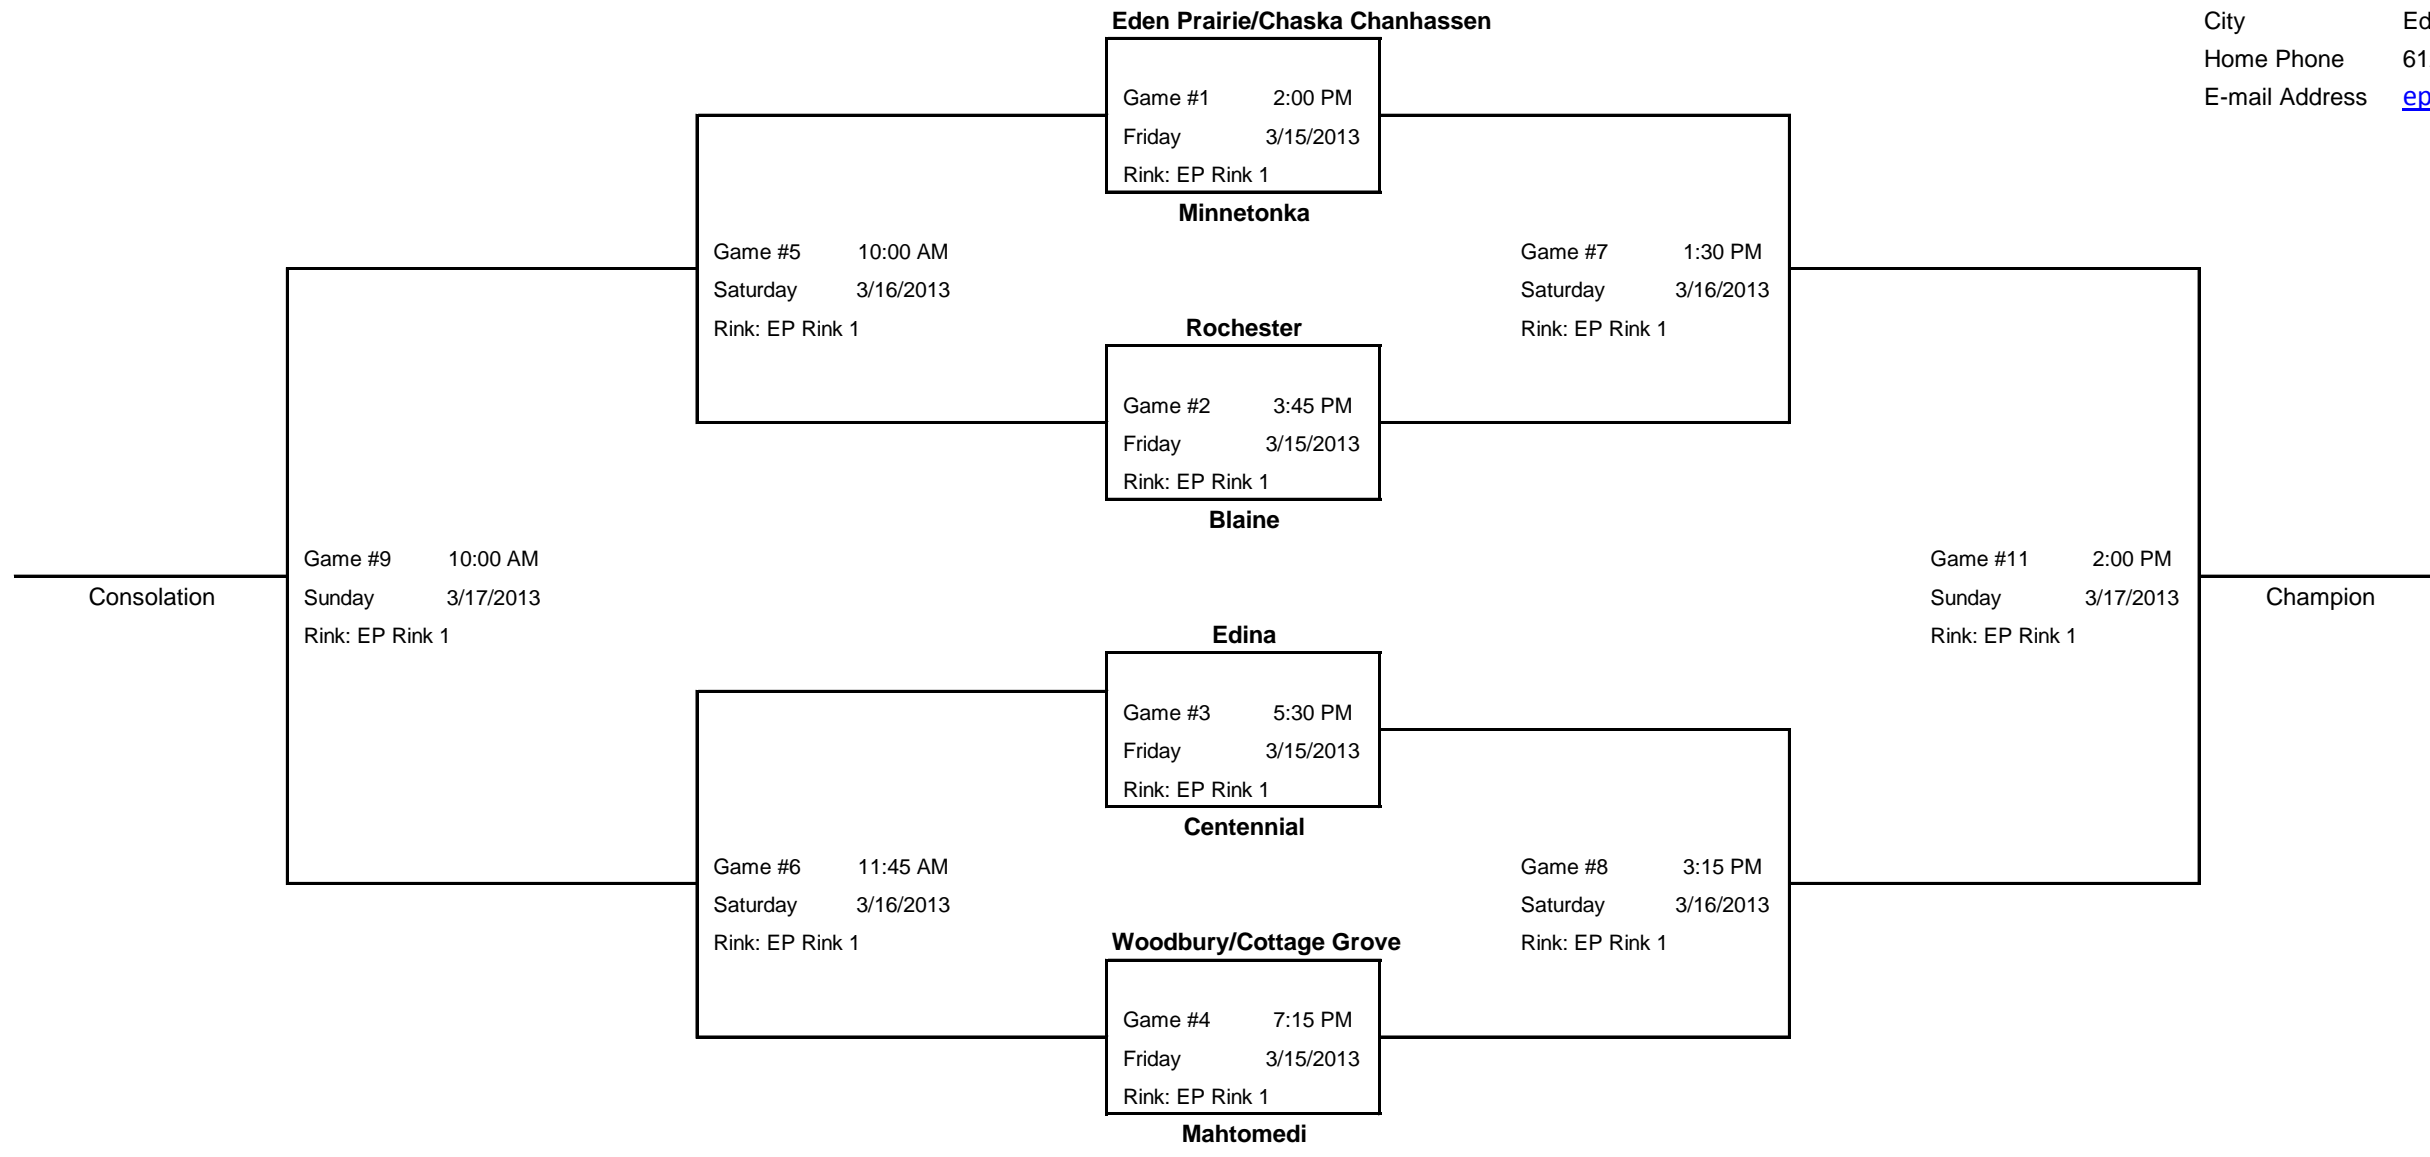

2013 MINNESOTA HOCKEY GIRLS 14 UB STATE TOURNAMENT
Eden Prairie Community Center, Eden Prairie, MN
Arena Phone: 952-949-8470
HOST DISTRICT - 6

District 6 Director: Name Brad Hewitt
 Phone 952-250-6431

Tournament Director: Name Joel Klute
 Address 7901 Fuller Road
 City Eden Prairie, MN 55344
 Home Phone 612-716-3728
 E-mail Address ephaice@msn.com