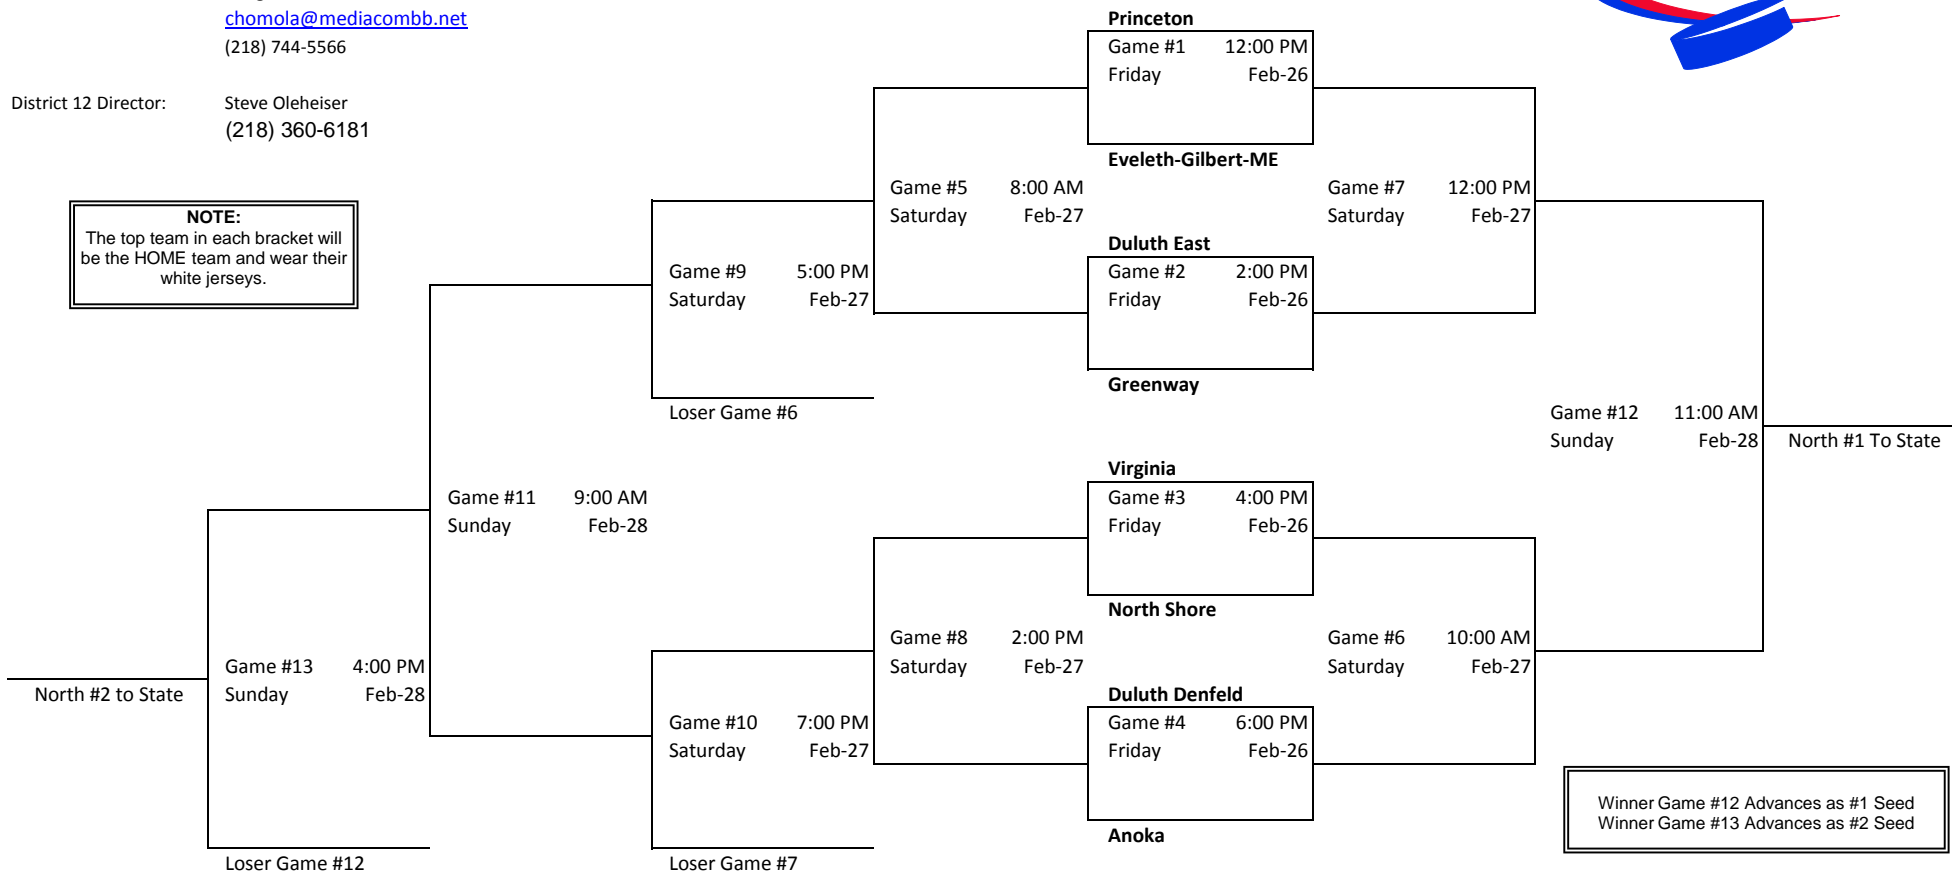

# 2016 Minnesota Hockey Bantam A North Region

February 26-28, 2016

Eveleth Hippodrome - 501 Douglas Ave, Eveleth, MN 55734

Arena Phone: (218) 744-5566

Tournament Director: Craig Homola  
[chomola@mediacombb.net](mailto:chomola@mediacombb.net)  
 (218) 744-5566

District 12 Director: Steve Oleheiser  
 (218) 360-6181

**NOTE:**  
 The top team in each bracket will be the HOME team and wear their white jerseys.

SPECIAL THANKS TO THE MINNESOTA HOCKEY PARTNERS: