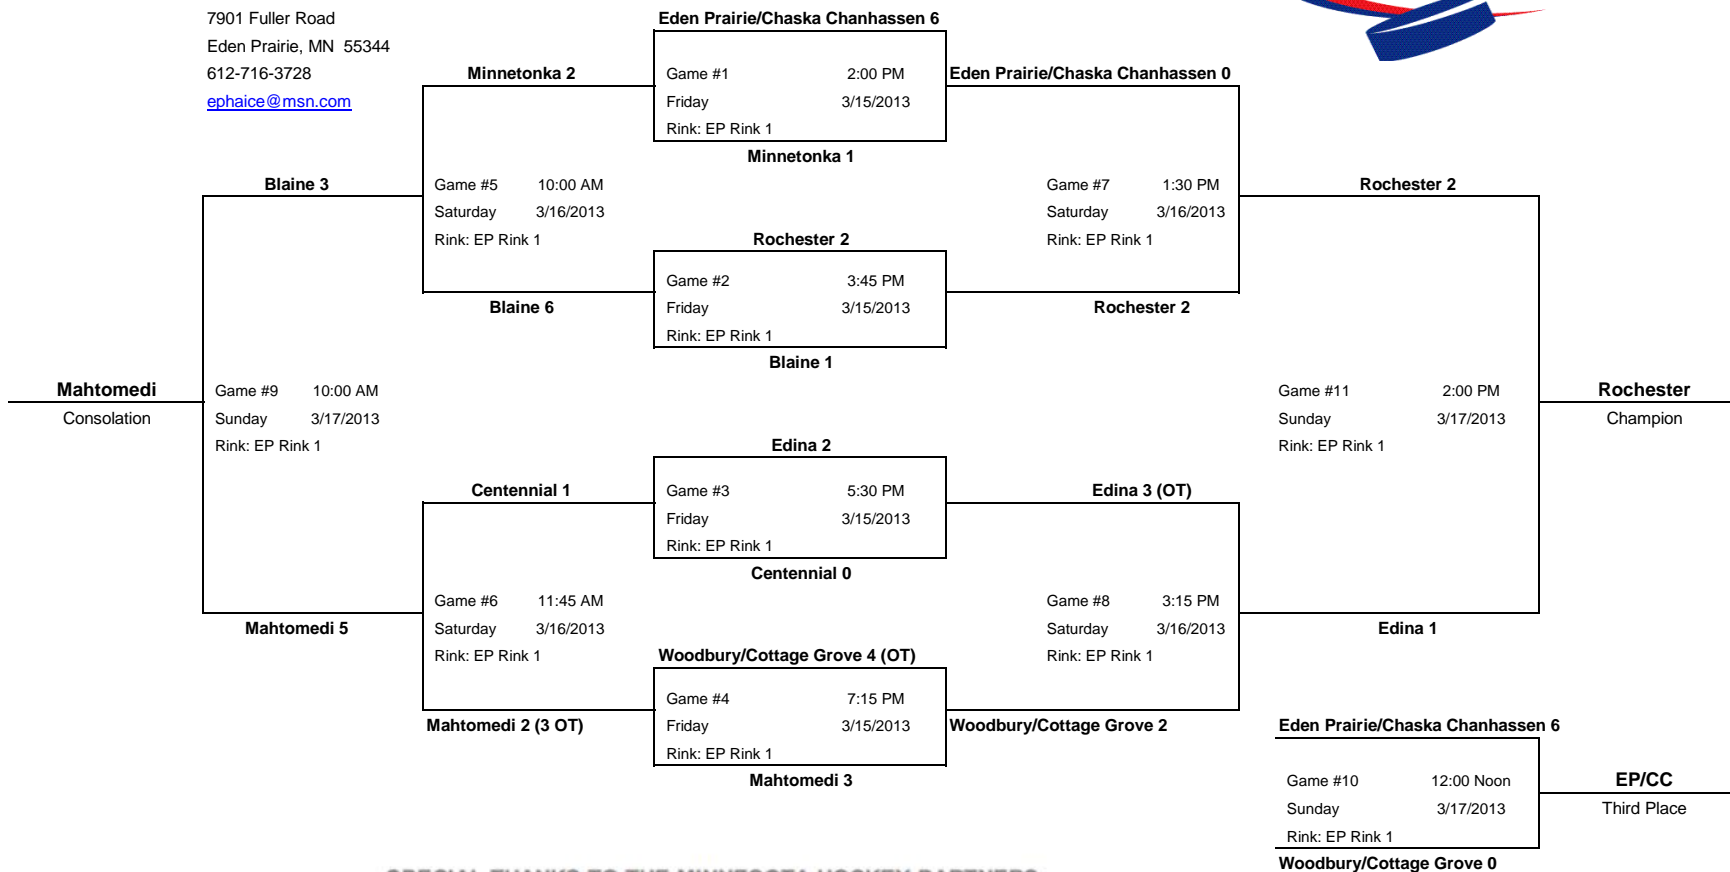

2013 MINNESOTA HOCKEY GIRLS 14 UB STATE TOURNAMENT
Eden Prairie Community Center, Eden Prairie, MN
Arena Phone: 952-949-8470
HOST DISTRICT - 6

District 6 Director: Brad Hewitt
 952-250-6431

Tournament Director: Joel Klute
 7901 Fuller Road
 Eden Prairie, MN 55344
 612-716-3728
ephaice@msn.com