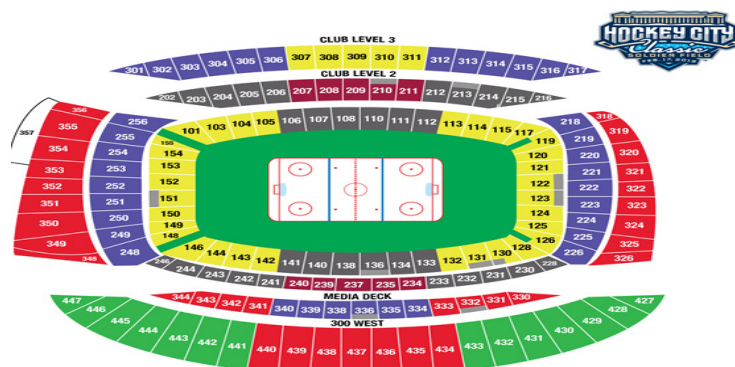

TICKETS AVAILABLE

100 LEVEL - $70 PER TICKET
200 LEVEL - $50 PER TICKET
300 LEVEL $35 PER TICKET

A PORTION OF EACH TICKET SALE GOES DIRECTLY TO CHICAGO BULLDOGS HOCKEY.

TO PURCHASE TICKETS RSVP TO ROB.HALL@COVCHURCH.ORG BY FRIDAY SEPTEMBER 27TH