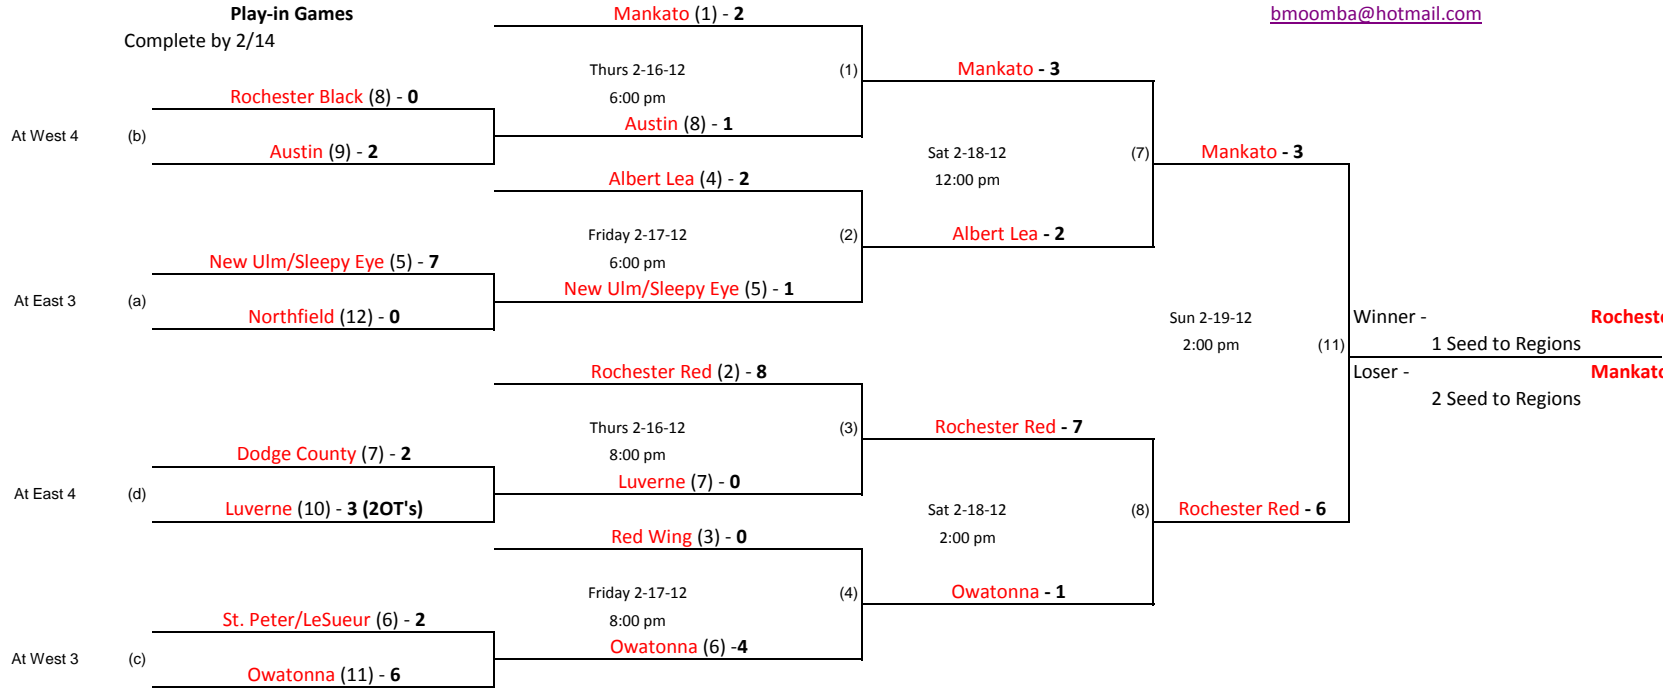

Minnesota Hockey District 9 Bantam A League Play-offs

Games played in New Ulm at the New Ulm Civic Center
The Highest Seed in Each Game is the Home Team

Coordinator: Sue Wieland
bmoomba@hotmail.com

Play-in Games

Complete by 2/14

Playback Bracket