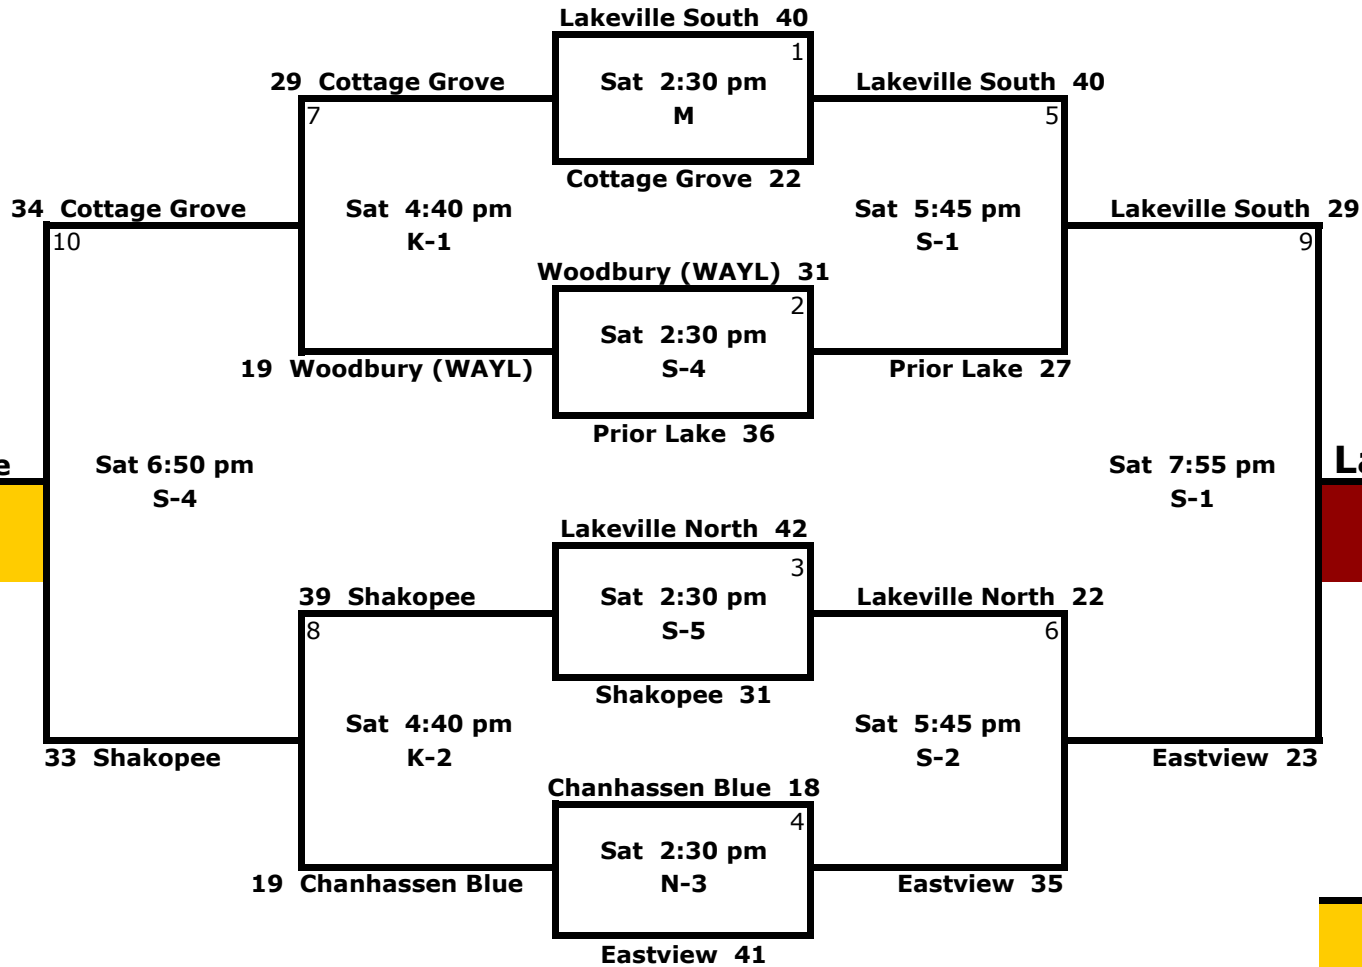

Lakeville South Cougar Classic
January 14 & 15, 2012

8A

Gym Codes

- S** = South High School
- N** = North High School
- C** = Century Middle School
- K** = Kenwood Middle School
- M** = McGuire Middle School

Saturday - Bracket

28 Woodbury (WYAL)

12 Defeated (7)

Woodbury (WYAL)

**Sat 6:50 pm
N-4**

Friendship

Defeated (8)

19 Chanhassen

Prior Lake 32

Defeated (5) 11

**Sat 7:55 pm
S-3**

Lakeville North

3rd Place

Defeated (6)

Lakeville North 42