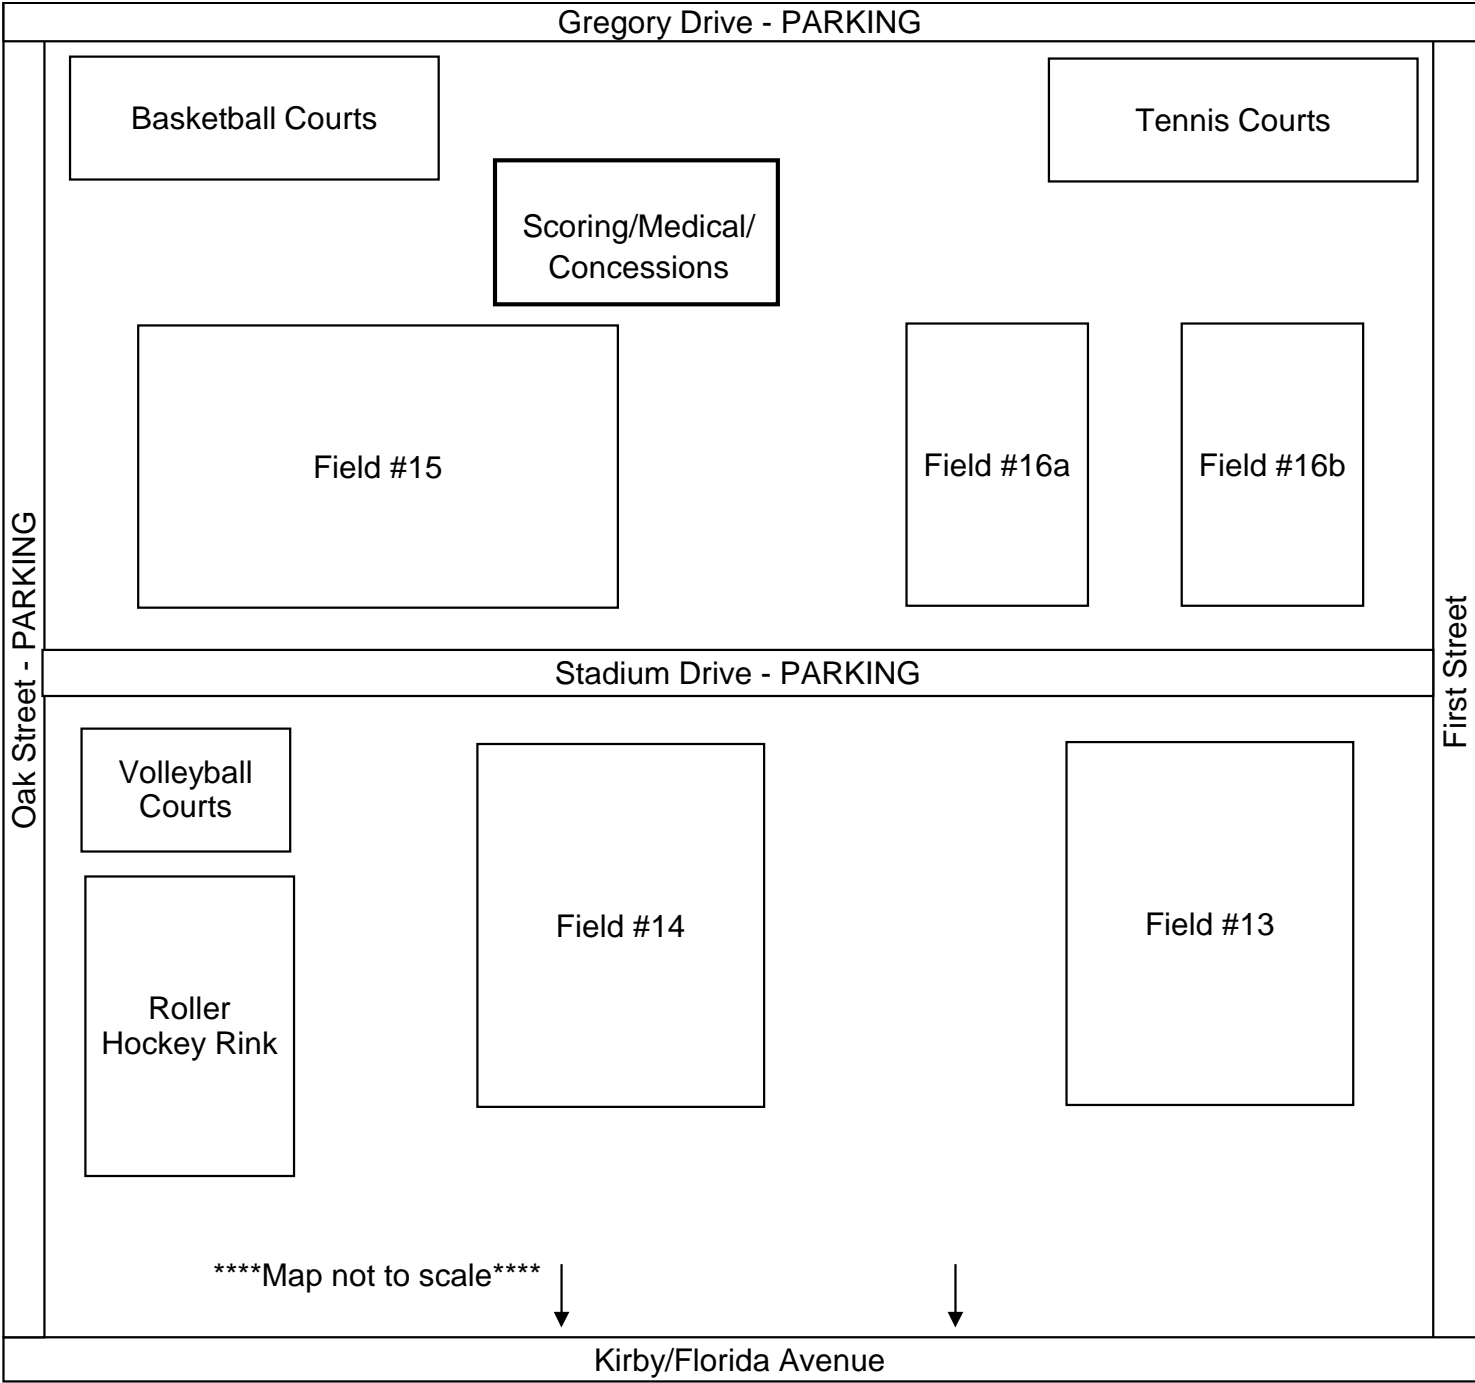

2011 IFC FALL CUP MULTIPLEX FIELD LAYOUT

Peabody Drive

U of I Parking Lot #E24
Good for tournament use.