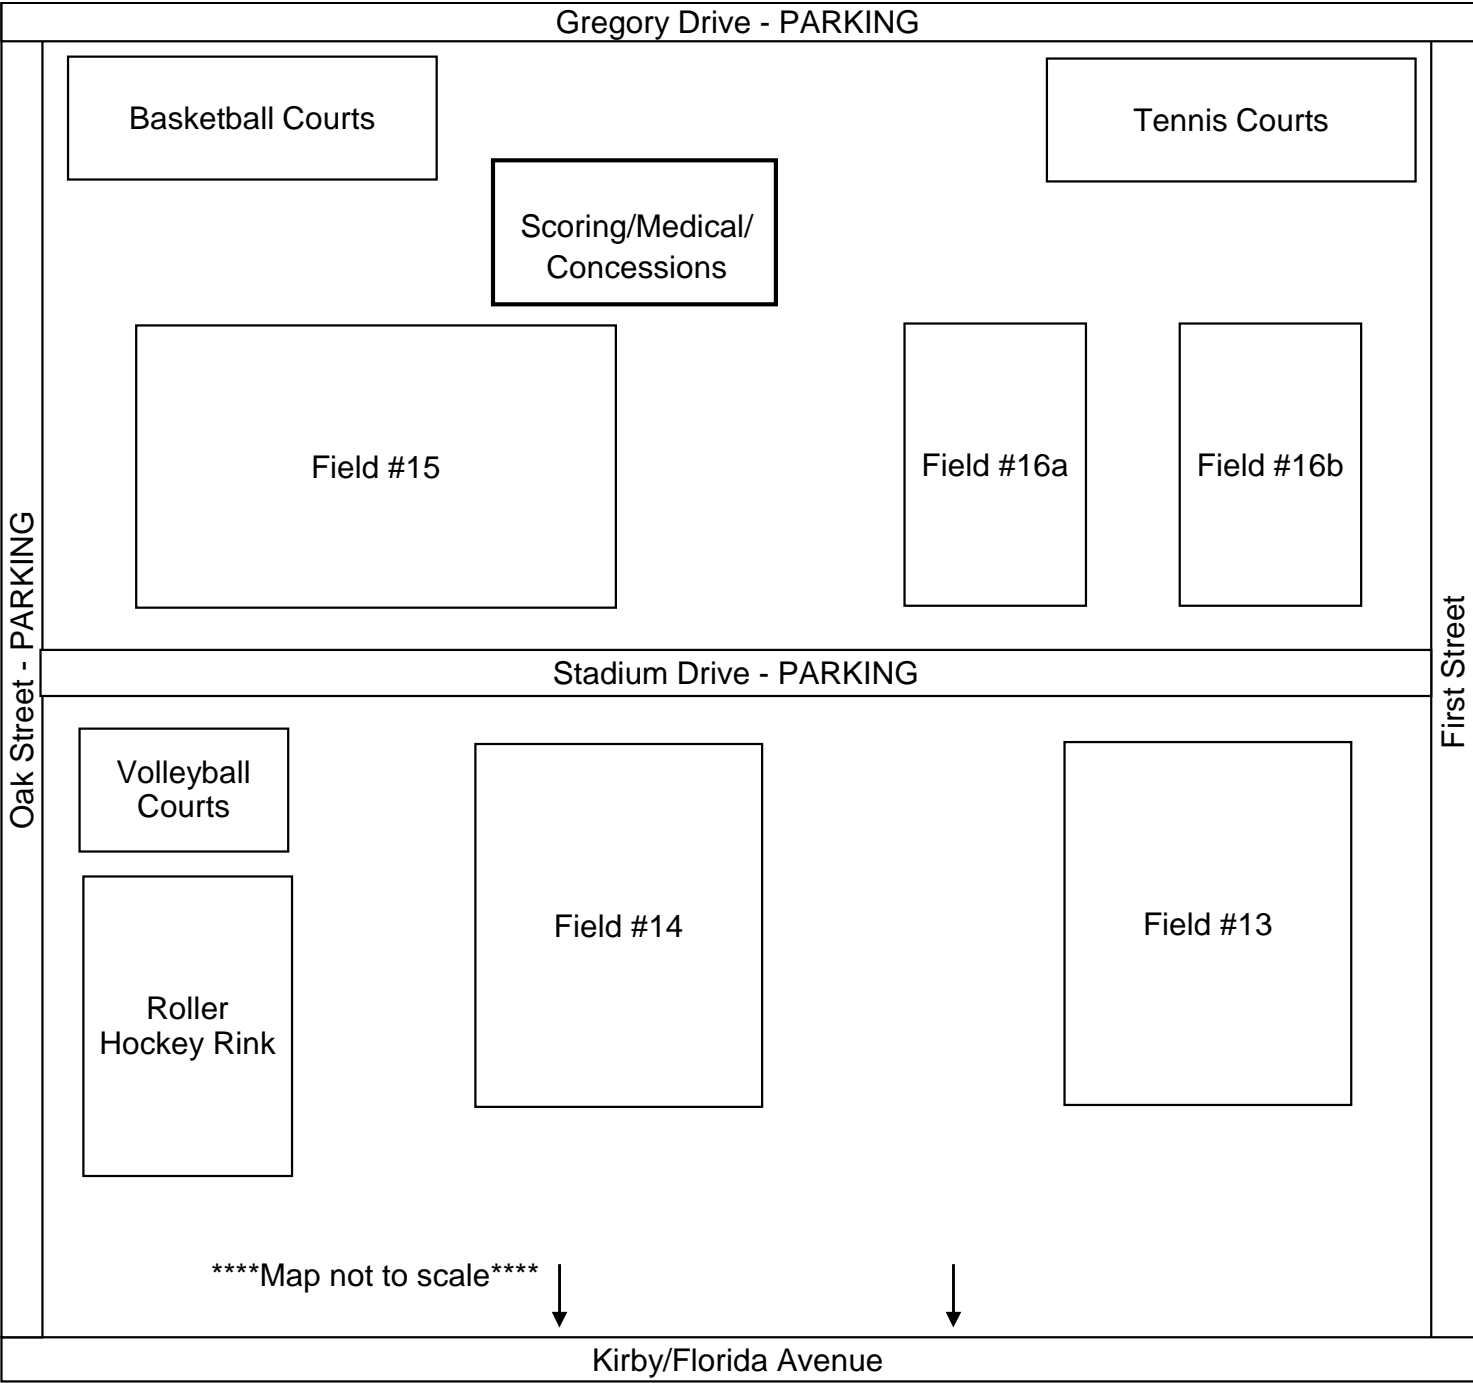

2010 LISC FALL CUP MULTIPLEX FIELD LAYOUT

Peabody Drive

U of I Parking Lot #E24
Good for tournament use.