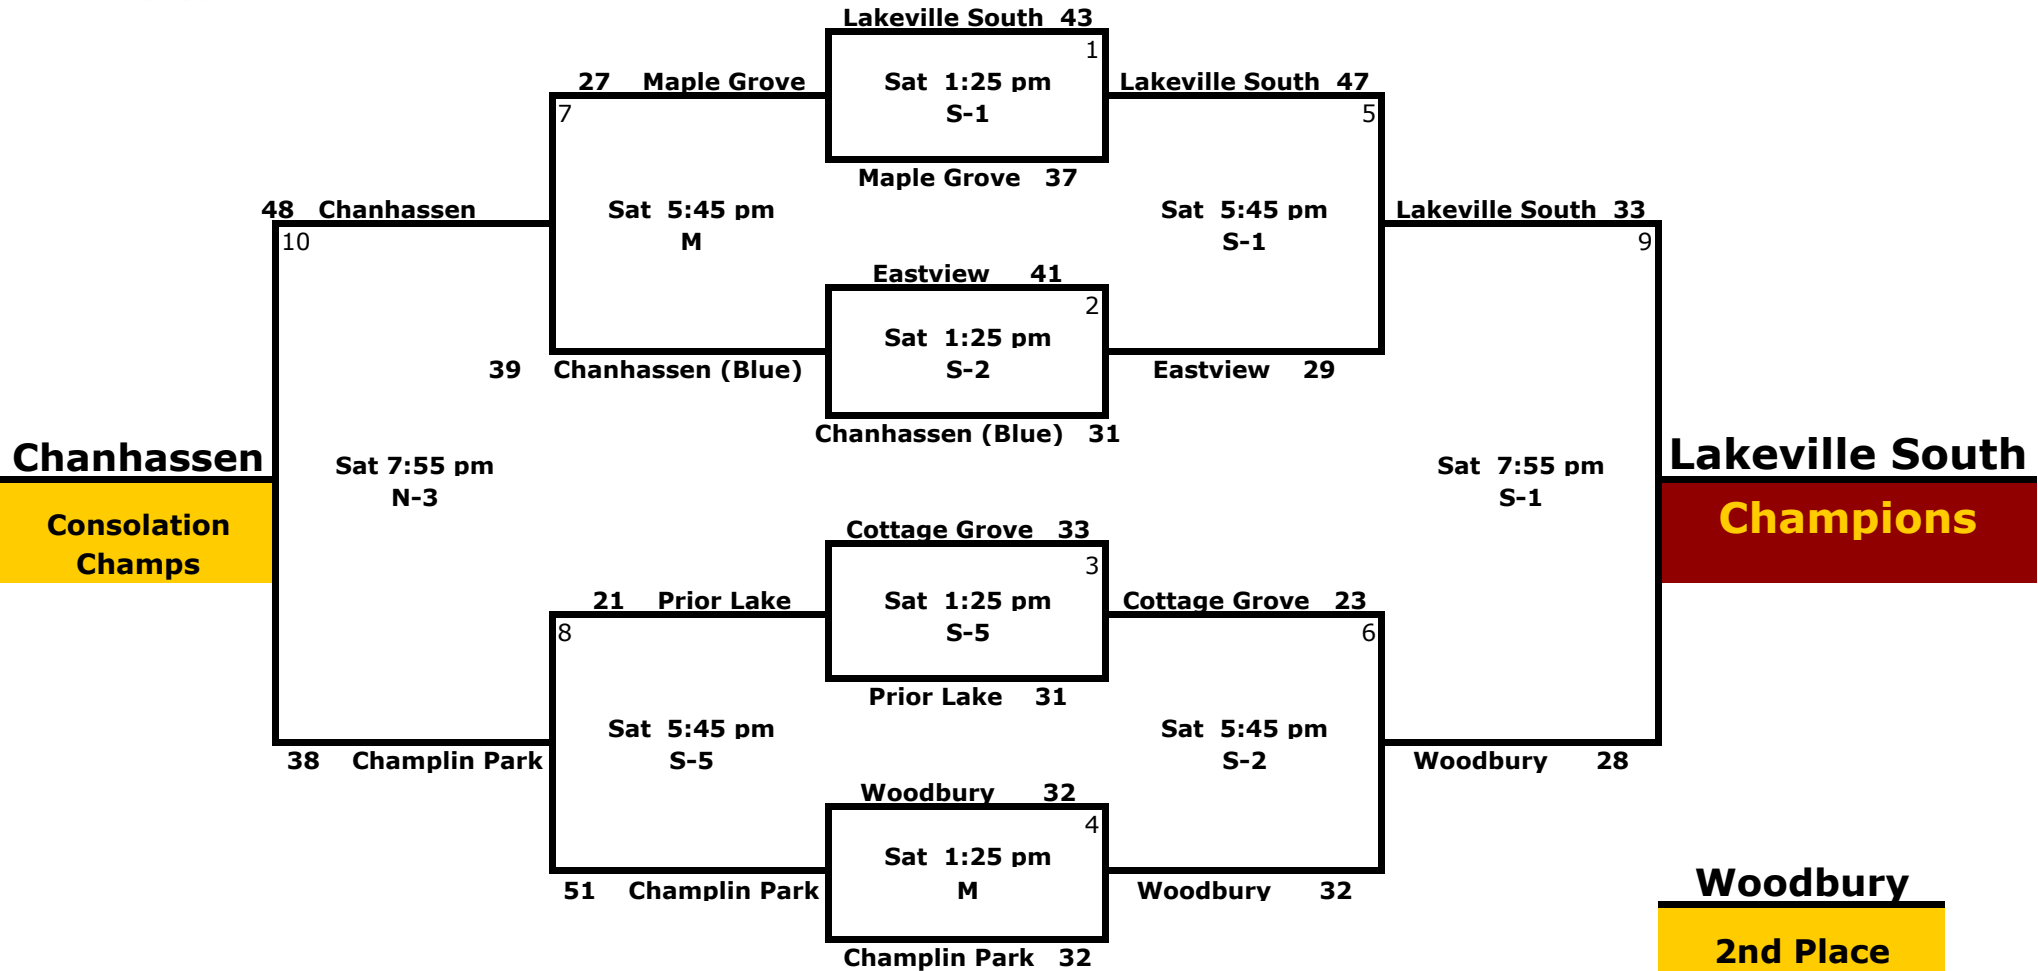

**Lakeville South Cougar Classic**  
January 16 & 17, 2010

**8A Gold**

**Gym Codes**

- S = South High School
- N = North High School
- C = Century Middle School
- K = Kenwood Middle School
- M = McGuire Middle School
- TA = Train America

**Saturday - Bracket**

**46 Maple Grove**  
12 Defeated (7)  
**Sat 7:55 pm**  
**M**  
Defeated (8)  
**34 Prior Lake**

**Maple Grove**  
**Friendship**

**Eastview 21**  
Defeated (5) 11  
**Sat 7:55 pm**  
**S-5**  
Defeated (6)  
**Cottage Grove 42**

**Cottage Grove**  
**3rd Place**