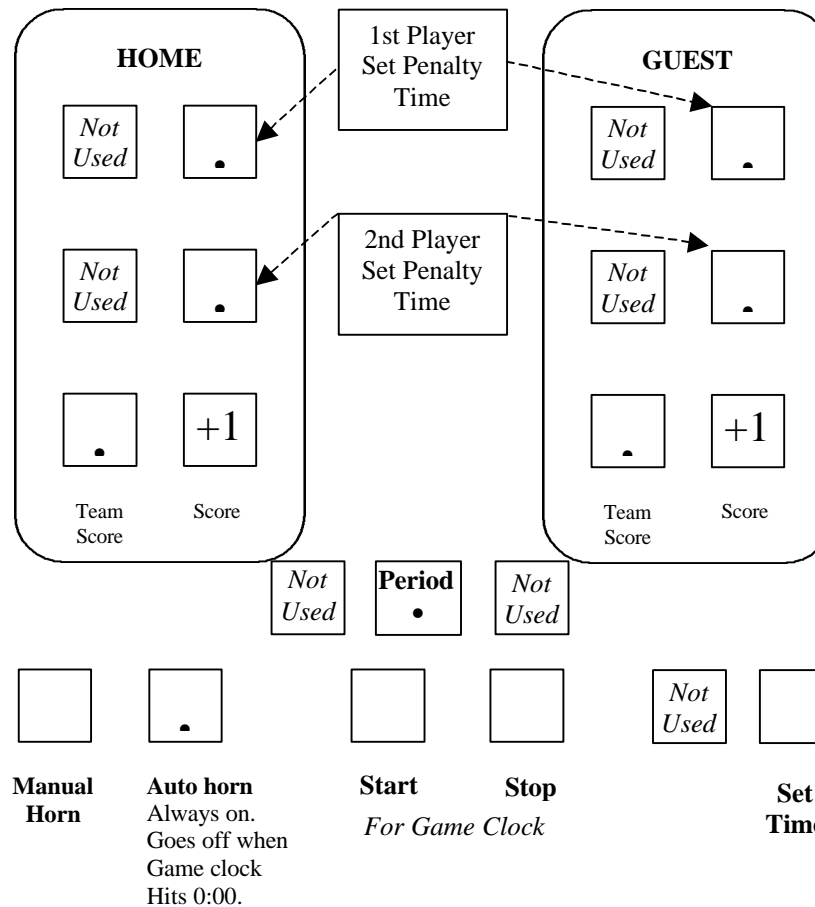

Rec Center Game Clock Directions

To Start Game Clock:

- (1) Press **Set Time**
- (2) Punch in time using keypad on right
- (3) Press **Enter**
- (4) Press **Start**

To Stop Clock:

Press **Stop**

To Clear Clock:

- (1) Press **Set Time**
- (2) Press **Clear Entry**
- (3) Press **Enter**

To Set Period:

- (1) Press **Period**
- (2) Punch in Number
- (3) Press Enter on Keypad

Between Periods Use These

Enter

Clear Entry

To Set Penalty:

- (1) Press appropriate **set penalty time** (Home or Visitor and 1st or 2nd player in the box)
- (2) Punch in 130 for 1minute 30 seconds.
- (3) Press **Enter**

When penalty runs out, a zero will remain. To clear the zero:

- (1) Press **set penalty time**
- (2) Press **clear entry**
- (3) Press **enter**

Remember – if you mess up, press the appropriate “Set Button,” “Clear Entry” and “Enter.”